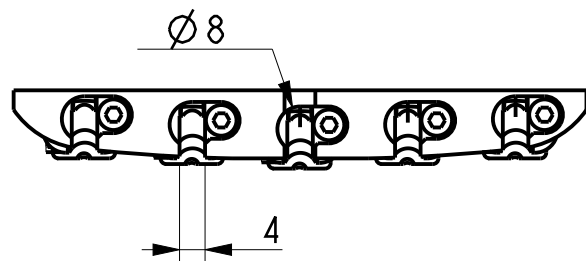

ABM3705 19 mm Bassbridge

Description :

- milled from solid Bell Brass with advanced string guide
- 19 mm string spacing with 3D-saddles for individual adjustment
- top load and string through body compatible
- comes with hex key and mounting screws