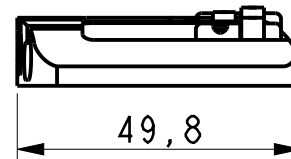

ABM3705 19 mm Bassbridge

Description :

- milled from solid Bell Brass with advanced string guide
- 19 mm string spacing with 3D-saddles for individual adjustment
- top load and string through body compatible
- comes with hex key and mounting screws