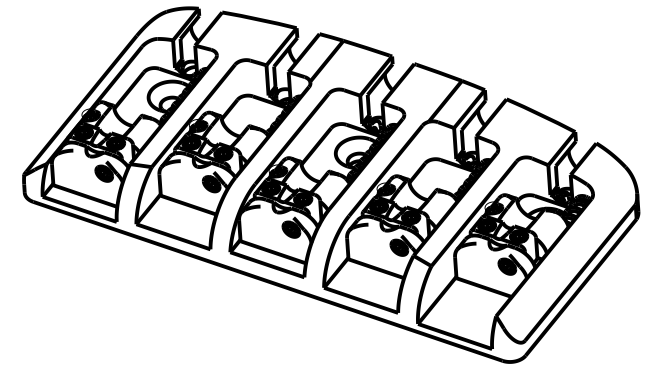

ABM3705 19 mm Bassbridge

Description :

- milled from solid Bell Brass with advanced string guide
- 19 mm string spacing with 3D-saddles for individual adjustment
- top load and string through body compatible
- comes with hex key and mounting screws