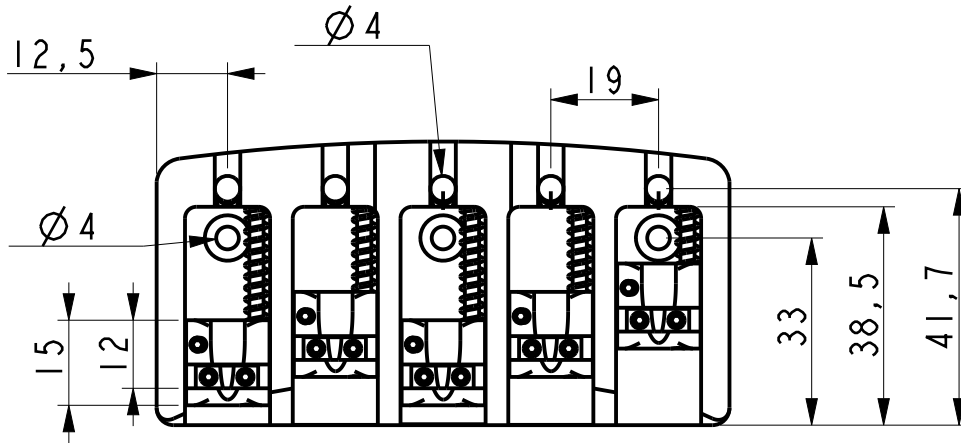

ABM3705 19 mm Bassbridge

Description :

- milled from solid Bell Brass with advanced string guide
- 19 mm string spacing with 3D-saddles for individual adjustment
- top load and string through body compatible
- comes with hex key and mounting screws