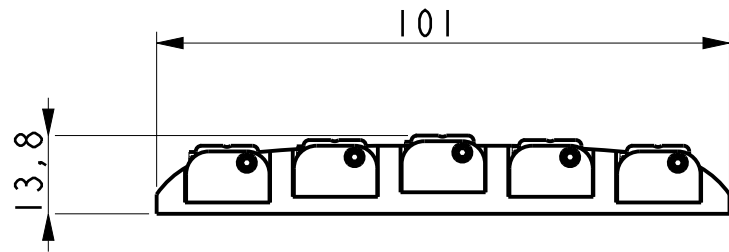

ABM3705 19 mm Bassbridge

Description :

- milled from solid Bell Brass with advanced string guide
- 19 mm string spacing with 3D-saddles for individual adjustment
- top load and string through body compatible
- comes with hex key and mounting screws