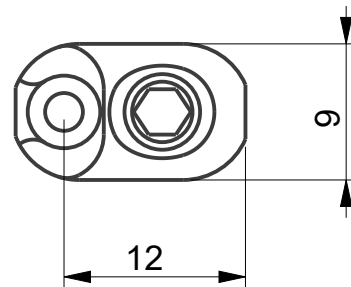

ABM7011 Single Headpiece

Description

- milled from solid bell brass
- single headpiece for bass
- comes with Allen key and wooden screw