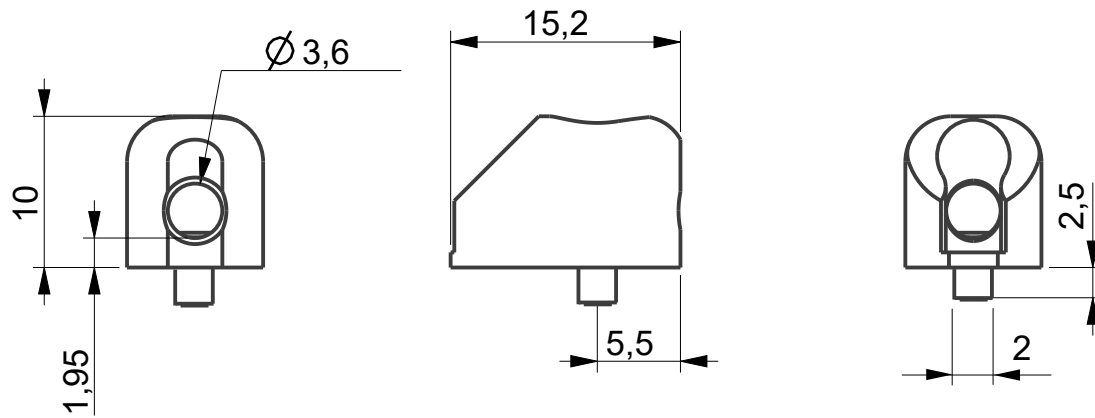

ABM7011 Single Headpiece

Description

- milled from solid bell brass
- single headpiece for bass
- comes with Allen key and wooden screw