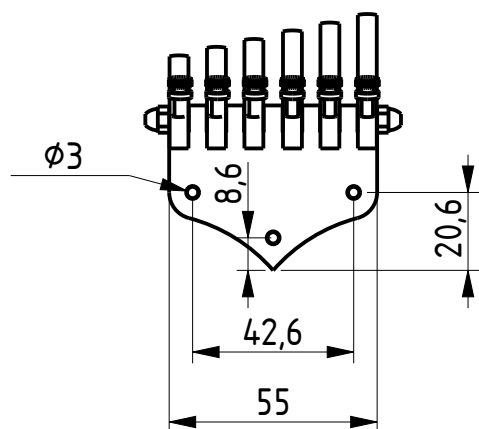

# ABM1500 Finger-Tailpiece long

## Description

- milled from solid bell brass
- handgrafted in Germany
- original design and specs
- direct replacement for Gibson Guitars
- fine-tuning system