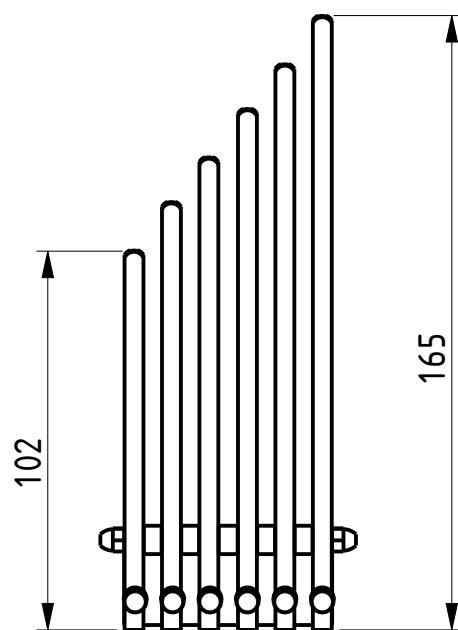

# ABM1500 Finger-Tailpiece long

## Description

- milled from solid bell brass
- handgrafted in Germany
- original design and specs
- direct replacement for Gibson Guitars
- fine-tuning system