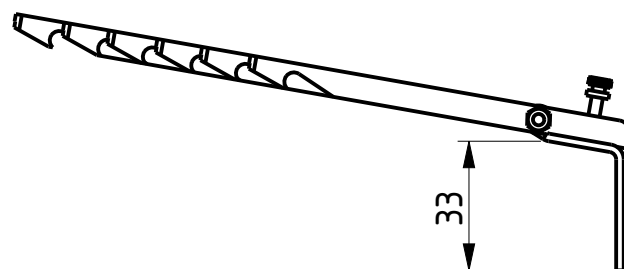

# ABM1500 Finger-Tailpiece long

## Description

- milled from solid bell brass
- handgrafted in Germany
- original design and specs
- direct replacement for Gibson Guitars
- fine-tuning system