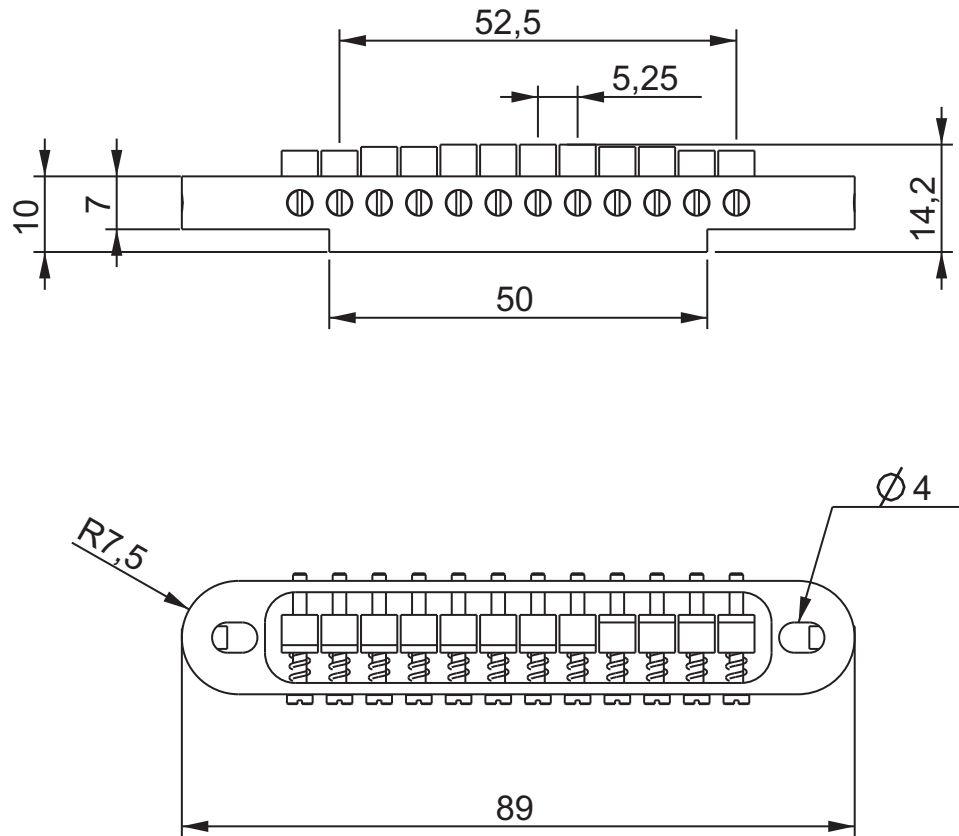

ABM2412 12-String T.O.M.

Description

- milled from solid bell brass
- 12 inch bridge radius
- adjustable postspacing 73mm - 77 mm
- mountable at ABM2404 studs
- comes with a pair M4 thread studs with bushings and thumb wheels