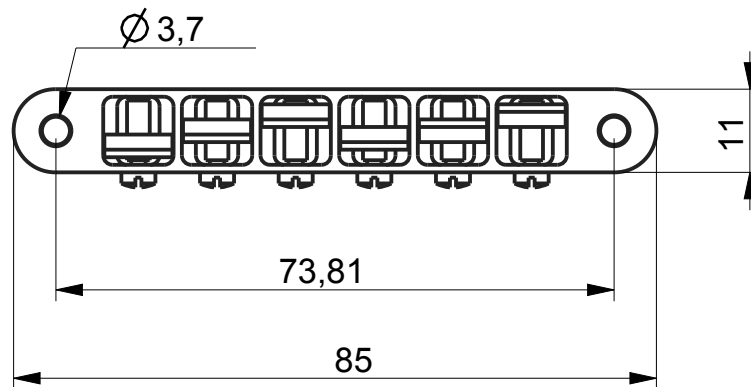

ABM2500-RE Vintage-ABR

Description

- milled from solid bell brass
- 12 inch bridge radius
- useable for 73,66 - 73,81 mm post spacing
- mountable at classic thumb wheel / bolt - constructions and ABM2548-RE studs
- comes with a pair of thumb wheels and 5/16" thread bolts