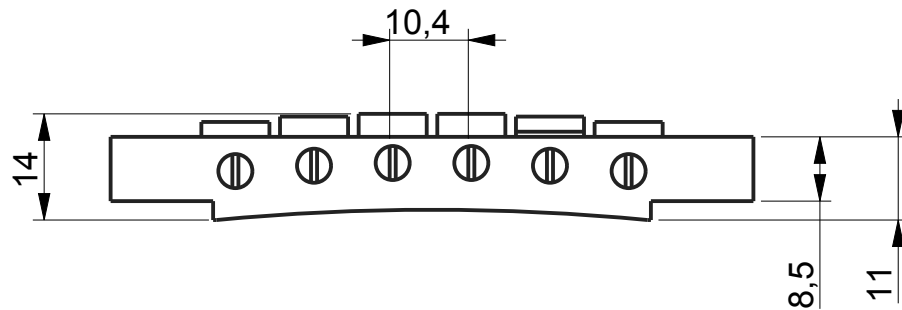

ABM2500-RE Vintage-ABR

Description

- milled from solid bell brass
- 12 inch bridge radius
- useable for 73,66 - 73,81 mm post spacing
- mountable at classic thumb wheel / bolt - constructions and ABM2548-RE studs
- comes with a pair of thumb wheels and 5/16" thread bolts