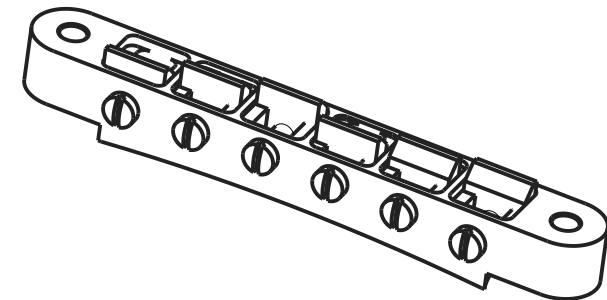

ABM2500-RE Vintage-ABR

Description

- milled from solid bell brass
- 12 inch bridge radius
- useable for 73,66 - 73,81 mm post spacing
- mountable at classic thumb wheel / bolt - constructions and ABM2548-RE studs
- comes with a pair of thumb wheels and 5/16" thread bolts