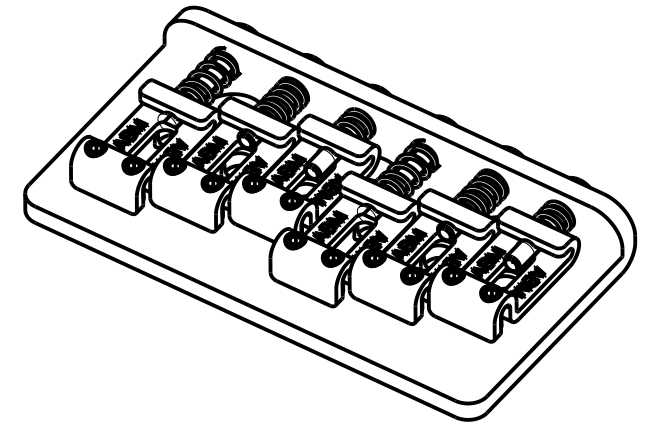

# ABM3255 Hardtail Guitar Bridge

## Description :

- solid Bell Brass base plate with advanced string guide
- direct replacement with 53 mm string spacing
- Cold Rolled Steel saddles with threaded Saddle-Screw-Flanks
- comes with hex key, string ferrules and mounting screws