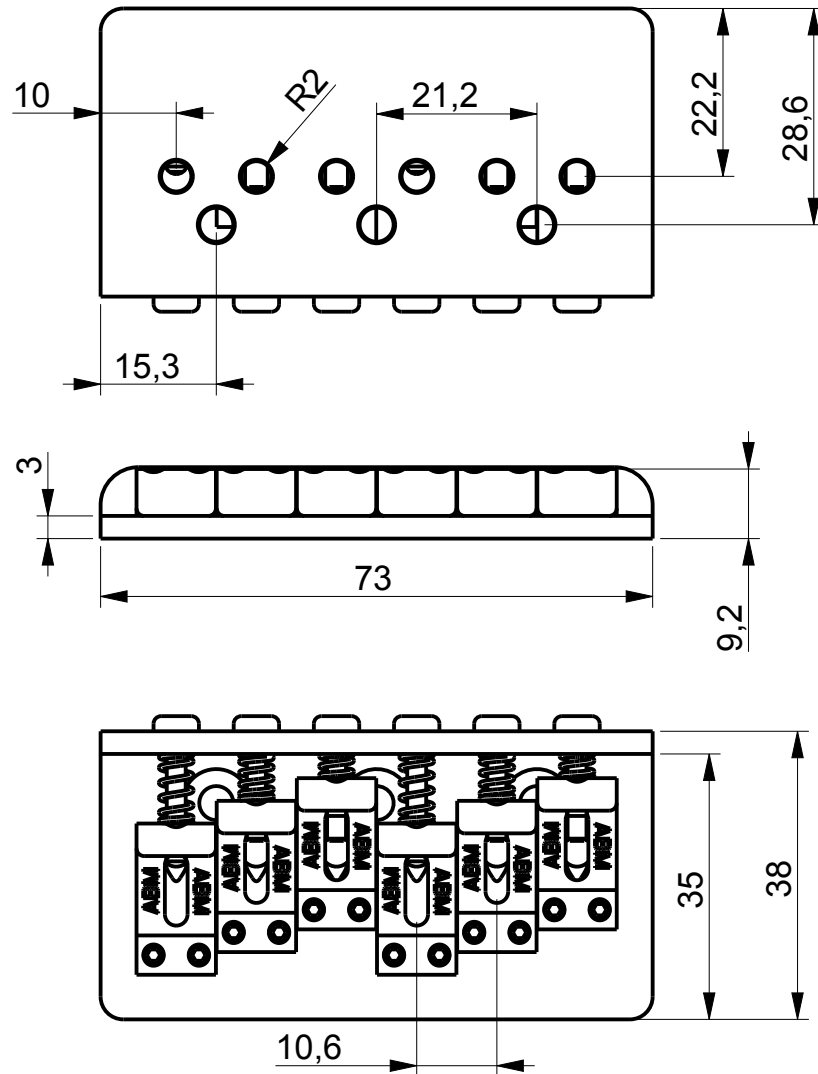

# ABM3255 Hardtail Guitar Bridge

## Description :

- solid Bell Brass base plate with advanced string guide
- direct replacement with 53 mm string spacing
- Cold Rolled Steel saddles with threaded Saddle-Screw-Flanks
- comes with hex key, string ferrules and mounting screws