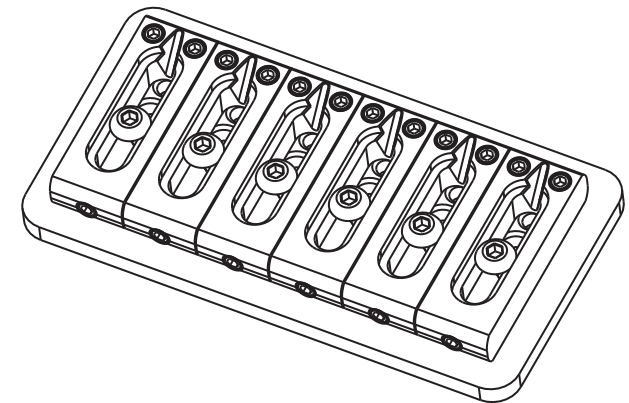

ABM3256 - Guitar Bridge

Description

- milled from solid bell brass
- locked down saddles
- intonation adjustment range 11.5 mm
height adjustment range 12.5 mm
- comes with string bushings, hex keys
and mounting screws