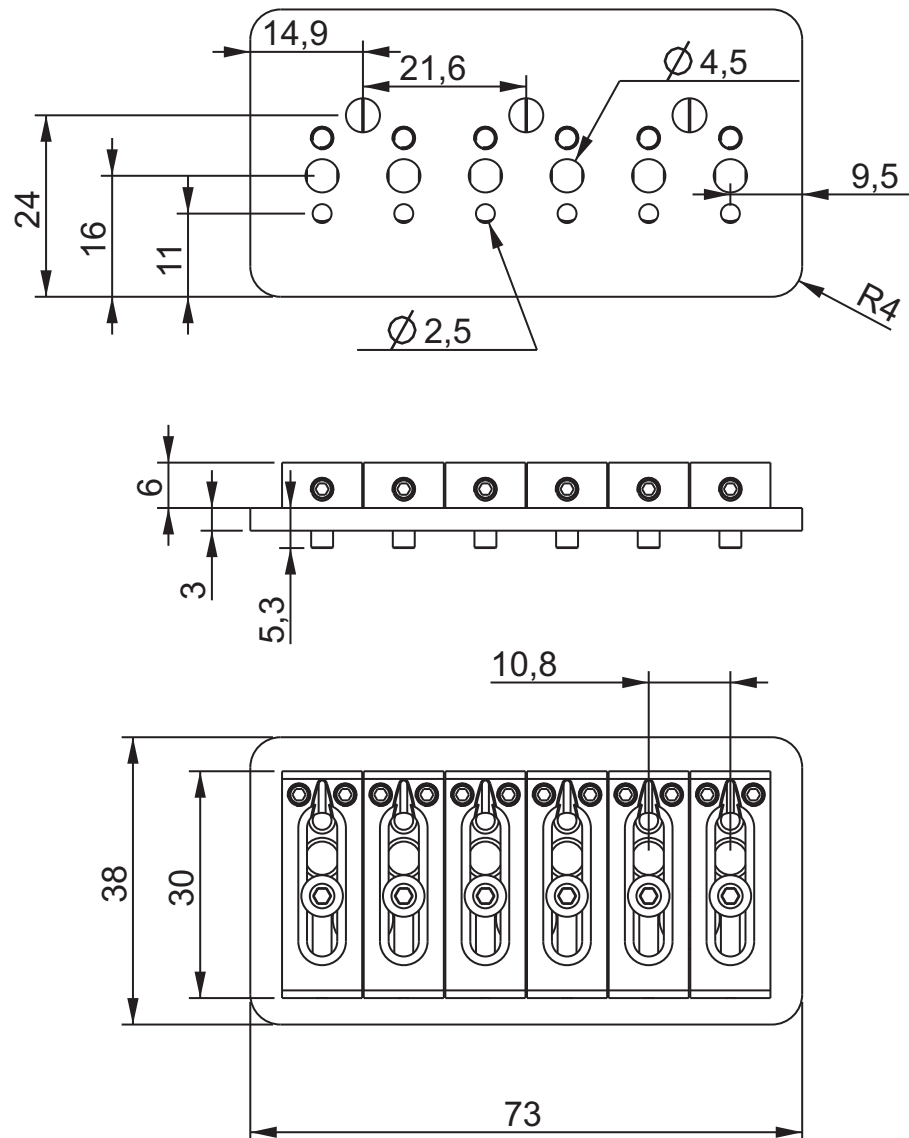

ABM3256 - Guitar Bridge

Description

- milled from solid bell brass
- locked down saddles
- intonation adjustment range 11.5 mm
height adjustment range 12.5 mm
- comes with string bushings, hex keys
and mounting screws