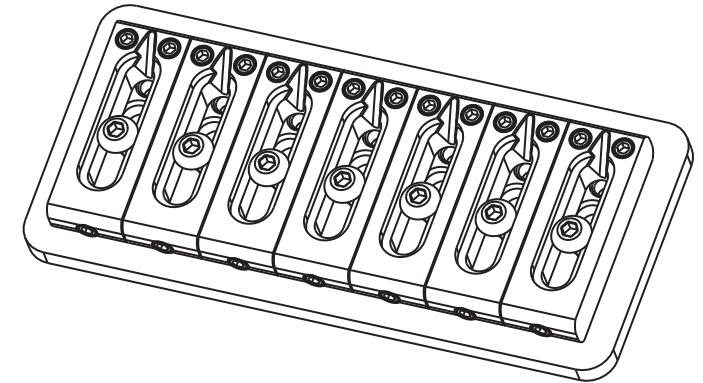

ABM3257 - Guitar Bridge

Description

- milled from solid bell brass
- locked down saddles
- intonation adjustment range 11.5 mm
height adjustment range 12.5 mm
- comes with string bushings, hex keys
and mounting screws