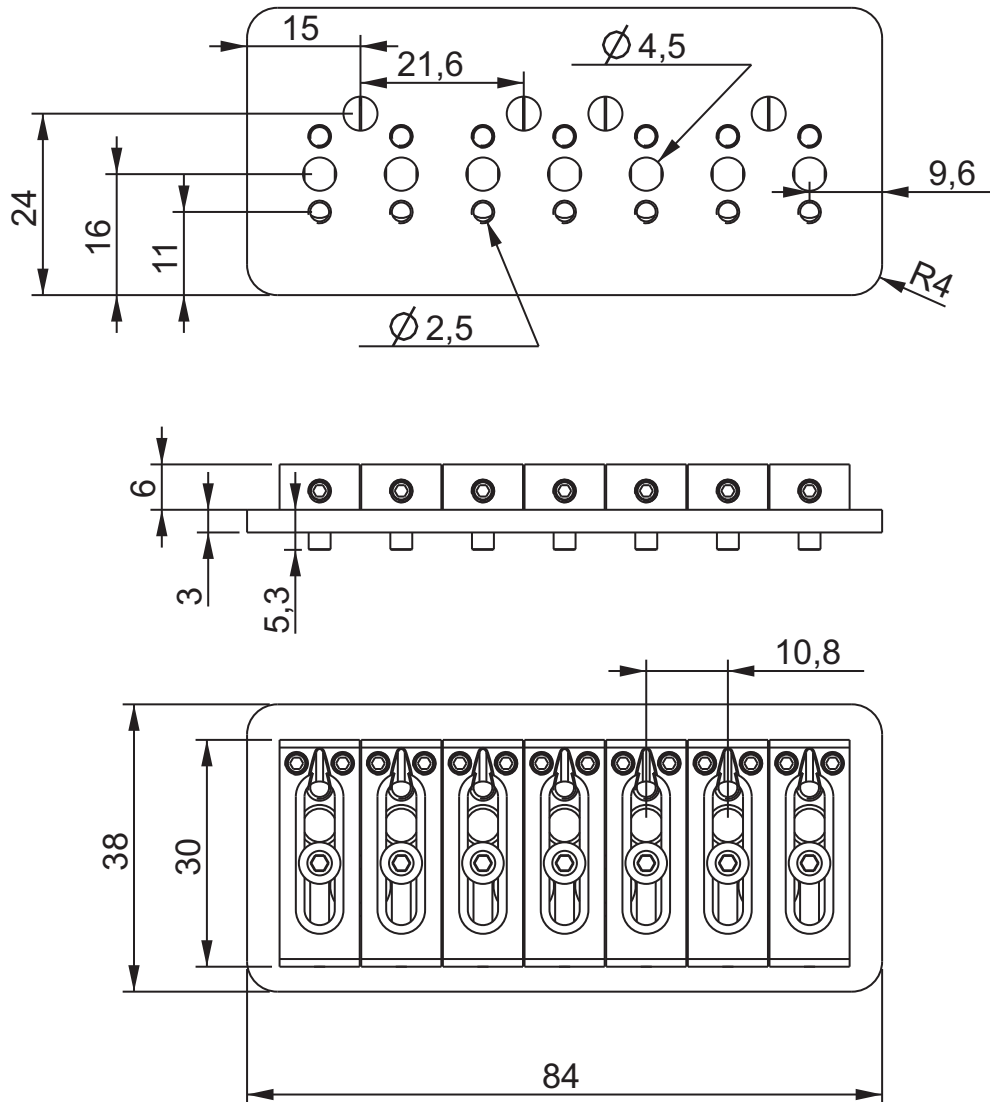

ABM3257 - Guitar Bridge

Description

- milled from solid bell brass
- locked down saddles
- intonation adjustment range 11.5 mm
height adjustment range 12.5 mm
- comes with string bushings, hex keys
and mounting screws