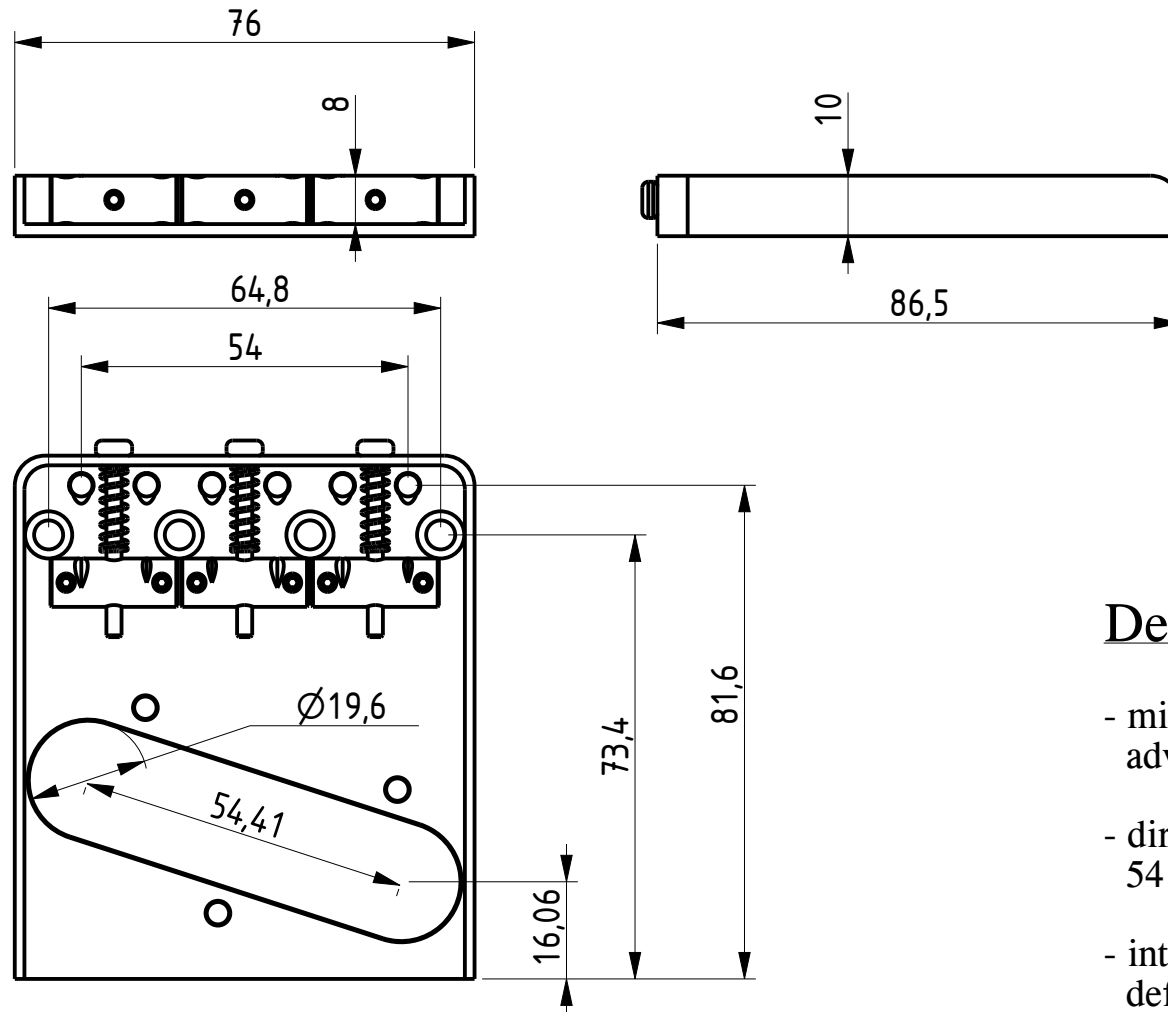

ABM3455-S Tele-Vintage Bridge

Description

- milled from solid stainless steel with advanced string guide
- direct replacement for 4-point mountings with 54 mm string spacing
- intonation compensated brass saddles with defined string notches
- string ferrules, screws and Allen Key