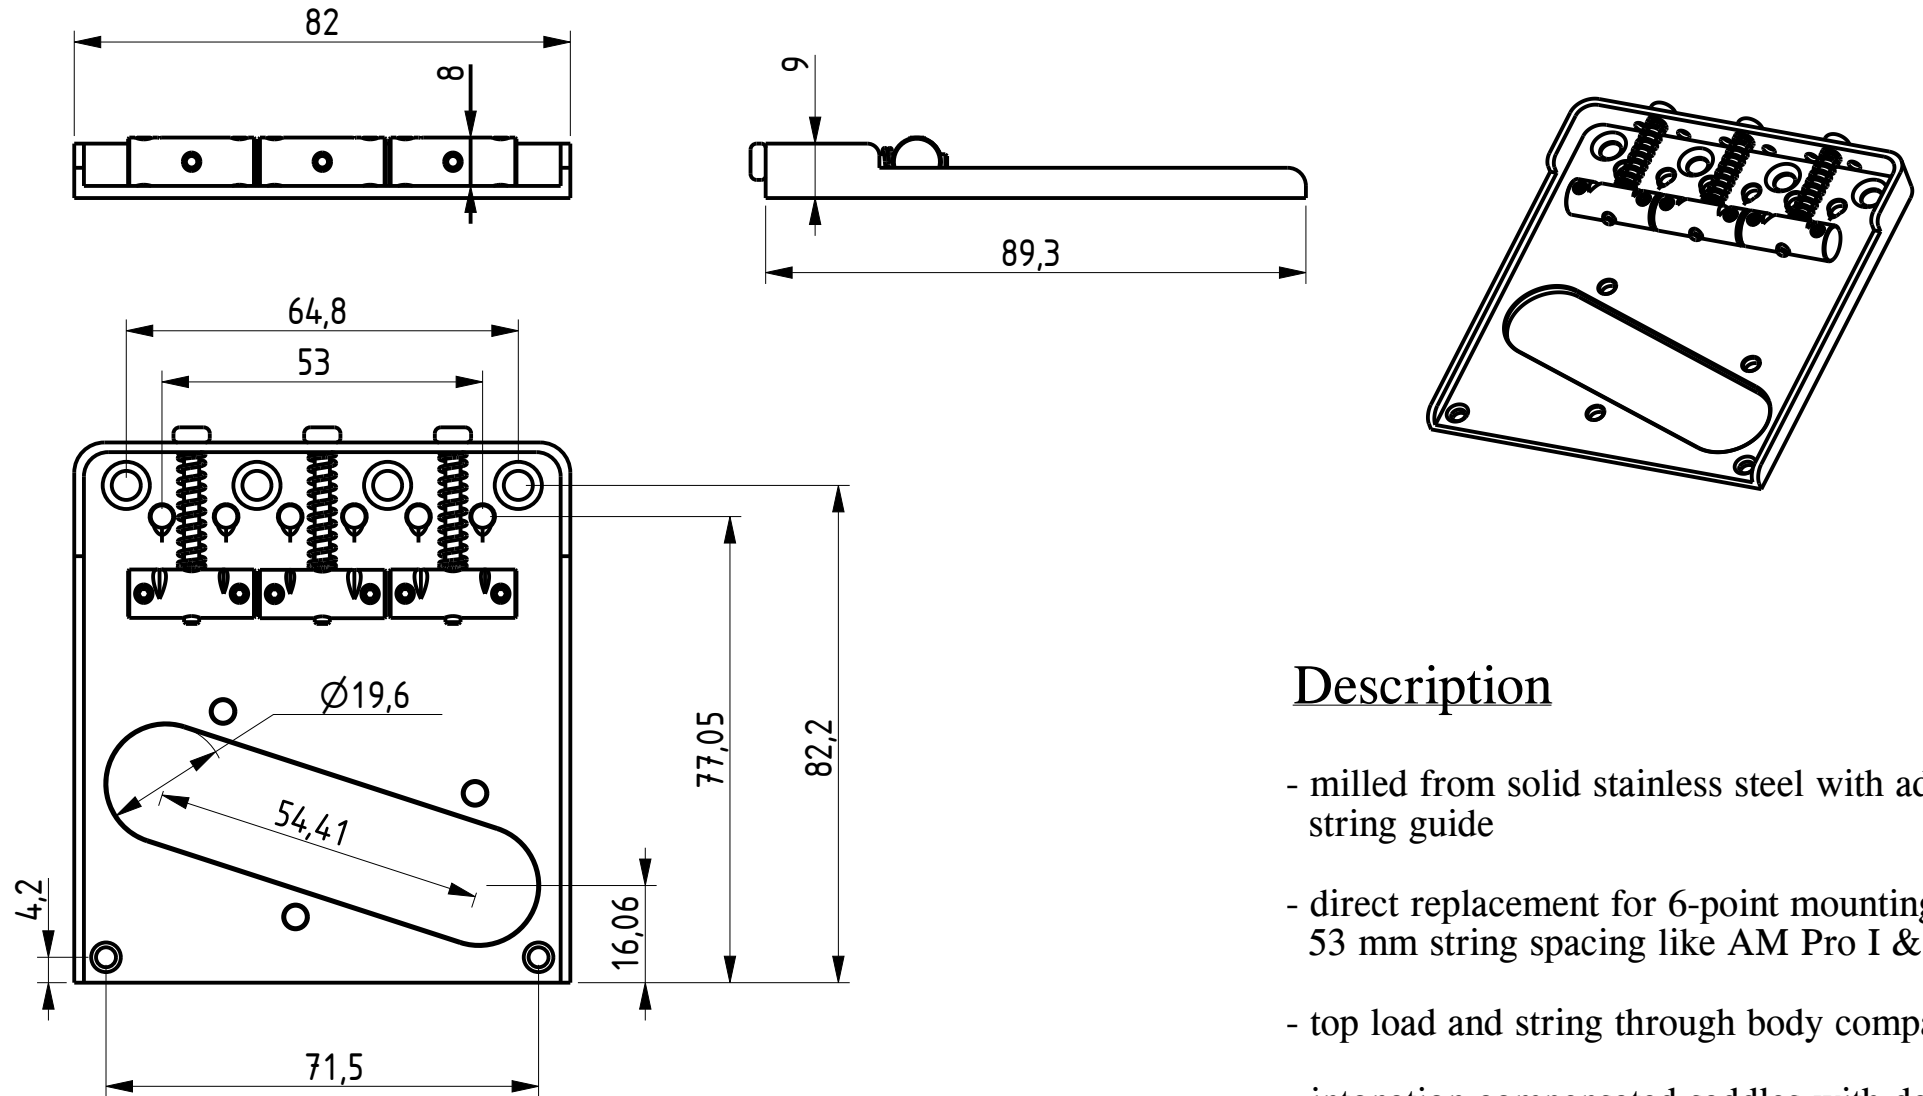

ABM3457-S Tele - AM Pro Vintage Bridge

Description

- milled from solid stainless steel with advanced string guide
- direct replacement for 6-point mountings with 53 mm string spacing like AM Pro I & II
- top load and string through body compatible
- intonation compensated saddles with defined string notches
- string ferrules, screws and hex key