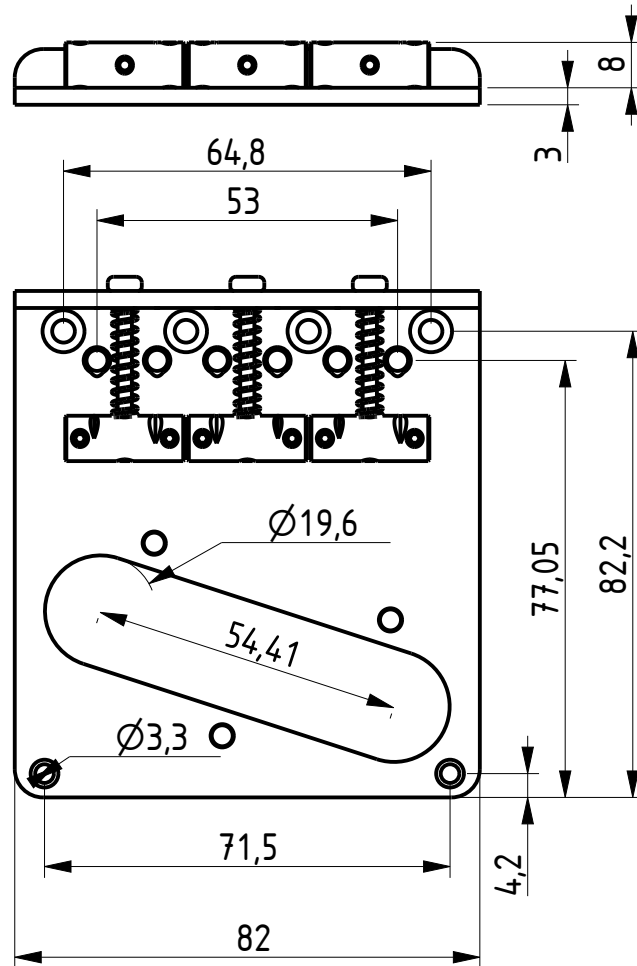

# ABM3457 Tele - AM Pro Vintage Bridge

## Description

- milled from solid bell brass with advanced string guide
- direct replacement for 6-point mountings with 53 mm string spacing like AM Pro I & II
- top load and string through body compatible
- intonation compensated saddles with defined string notches
- string ferrules, screws and Allen Key