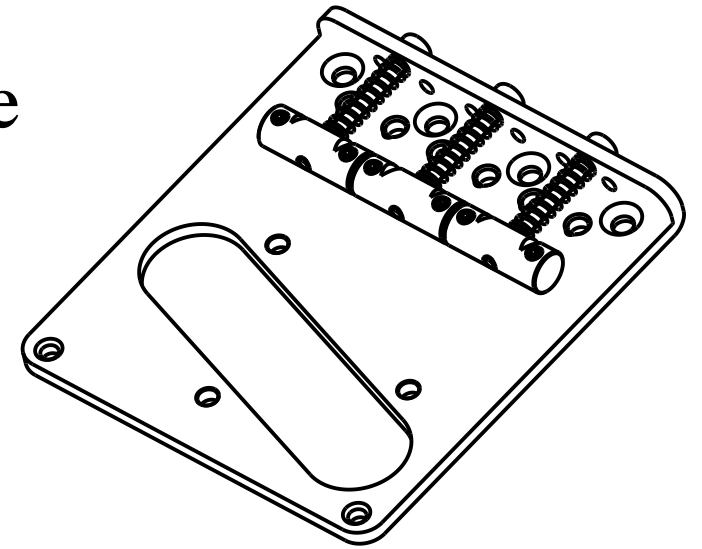

# ABM3457 Tele - AM Pro Vintage Bridge

## Description

- milled from solid bell brass with advanced string guide
- direct replacement for 6-point mountings with 53 mm string spacing like AM Pro I & II
- top load and string through body compatible
- intonation compensated saddles with defined string notches
- string ferrules, screws and Allen Key