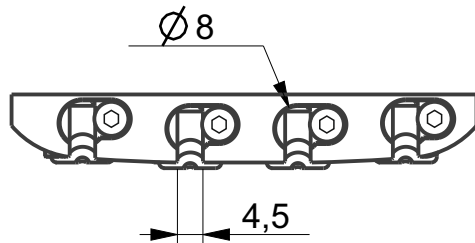

ABM3704 19 mm Bassbridge

Description :

- milled from solid Bell Brass with advanced string guide
- 19 mm string spacing with 3D-saddles for individual adjustment
- top load and string through body compatible
- comes with Allen Key and mounting screws