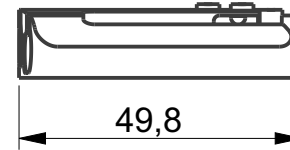

ABM3704 19 mm Bassbridge

Description :

- milled from solid Bell Brass with advanced string guide
- 19 mm string spacing with 3D-saddles for individual adjustment
- top load and string through body compatible
- comes with Allen Key and mounting screws