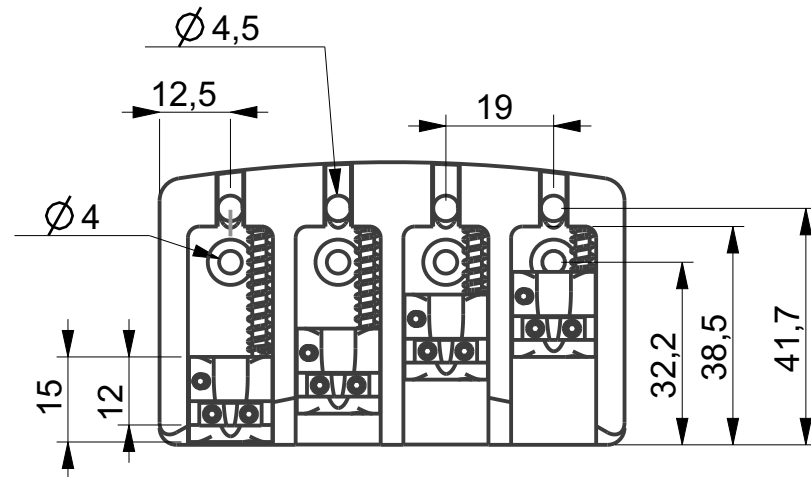

ABM3704 19 mm Bassbridge

Description :

- milled from solid Bell Brass with advanced string guide
- 19 mm string spacing with 3D-saddles for individual adjustment
- top load and string through body compatible
- comes with Allen Key and mounting screws