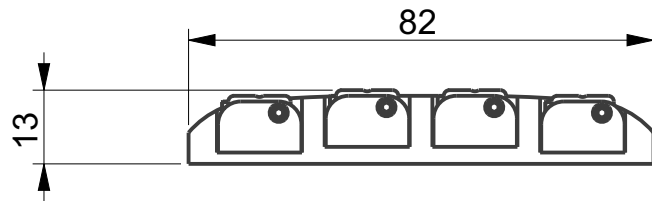

ABM3704 19 mm Bassbridge

Description :

- milled from solid Bell Brass with advanced string guide
- 19 mm string spacing with 3D-saddles for individual adjustment
- top load and string through body compatible
- comes with Allen Key and mounting screws