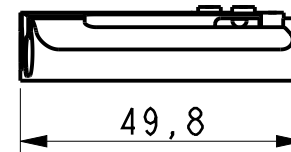

ABM3704 19 mm Bassbridge

Description :

- milled from solid Bell Brass with advanced string guide
- 19 mm string spacing with 3D-saddles for individual adjustment
- top load and string through body compatible
- comes with hex key and mounting screws