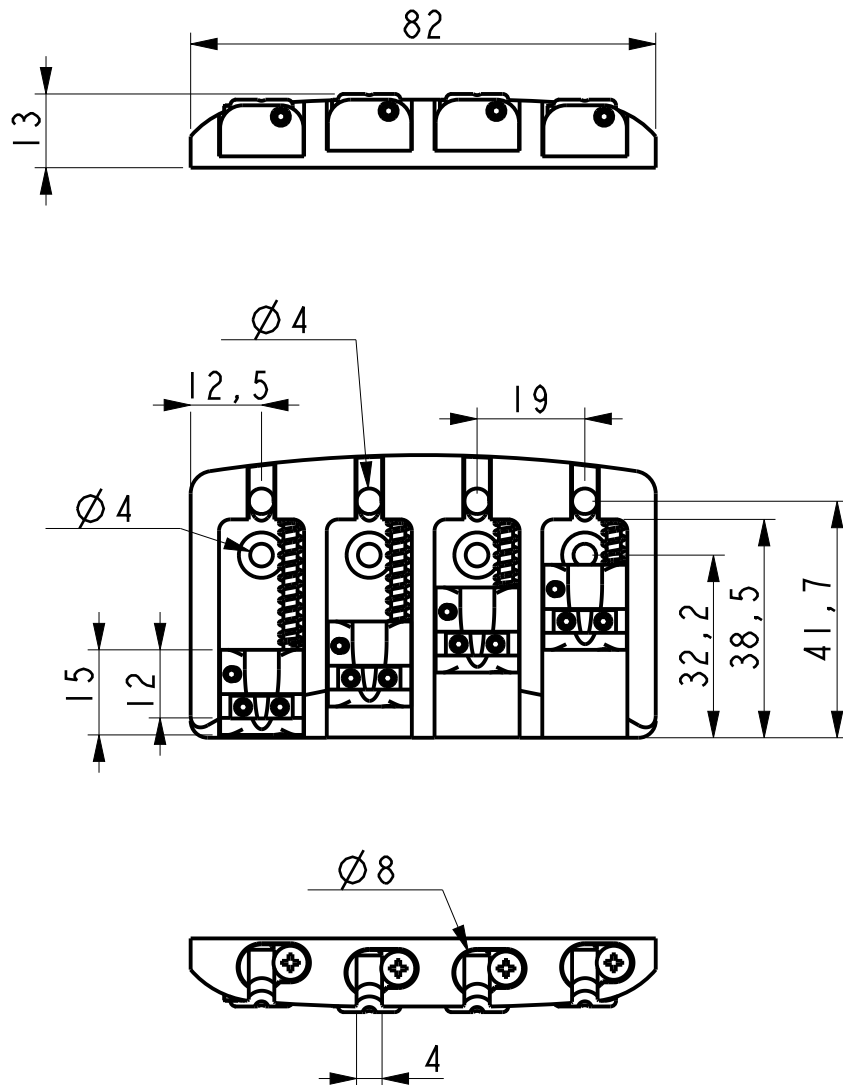

ABM3704 19 mm Bassbridge

Description :

- milled from solid Bell Brass with advanced string guide
- 19 mm string spacing with 3D-saddles for individual adjustment
- top load and string through body compatible
- comes with hex key and mounting screws