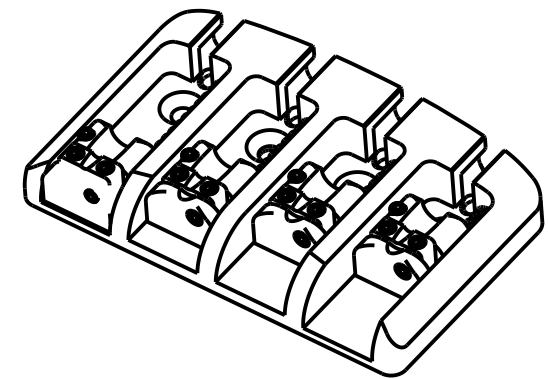

ABM3704 19 mm Bassbridge

Description :

- milled from solid Bell Brass with advanced string guide
- 19 mm string spacing with 3D-saddles for individual adjustment
- top load and string through body compatible
- comes with hex key and mounting screws