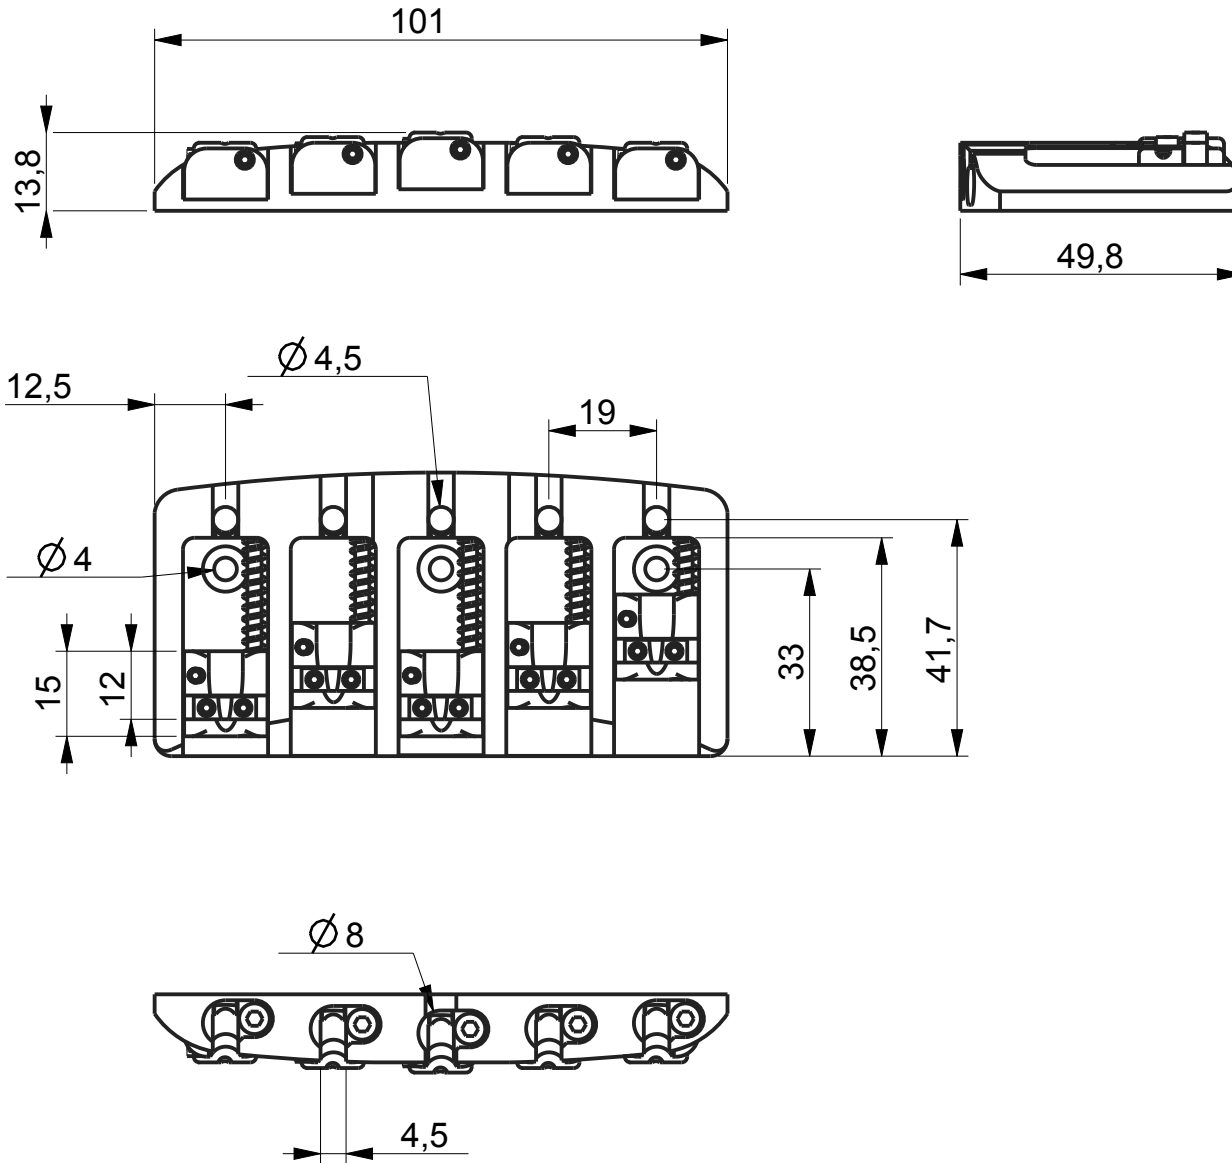

ABM3705 19 mm Bassbridge

Description :

- milled from solid Bell Brass with advanced string guide
- 19 mm string spacing with 3D-saddles for individual adjustment
- top load and string through body compatible
- comes with Allen Key and mounting screws