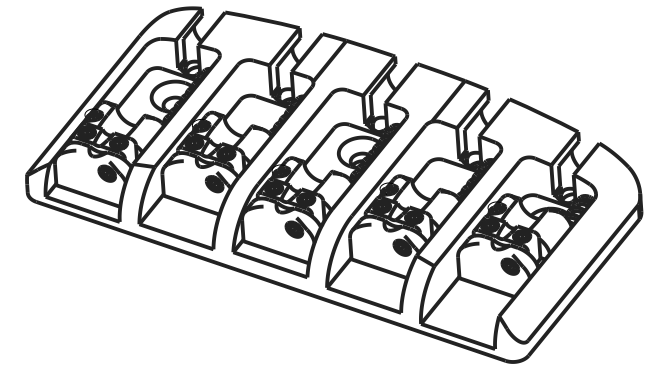

ABM3705 19 mm Bassbridge

Description :

- milled from solid Bell Brass with advanced string guide
- 19 mm string spacing with 3D-saddles for individual adjustment
- top load and string through body compatible
- comes with Allen Key and mounting screws