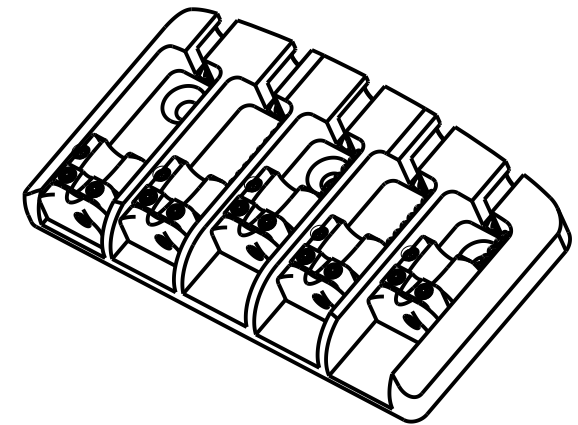

# ABM3705 17 mm Bassbridge

## Description :

- milled from solid Bell Brass with advanced string guide
- 17 mm string spacing with 3D-saddles for individual adjustment
- top load and string through body compatible
- comes with hex key and mounting screws