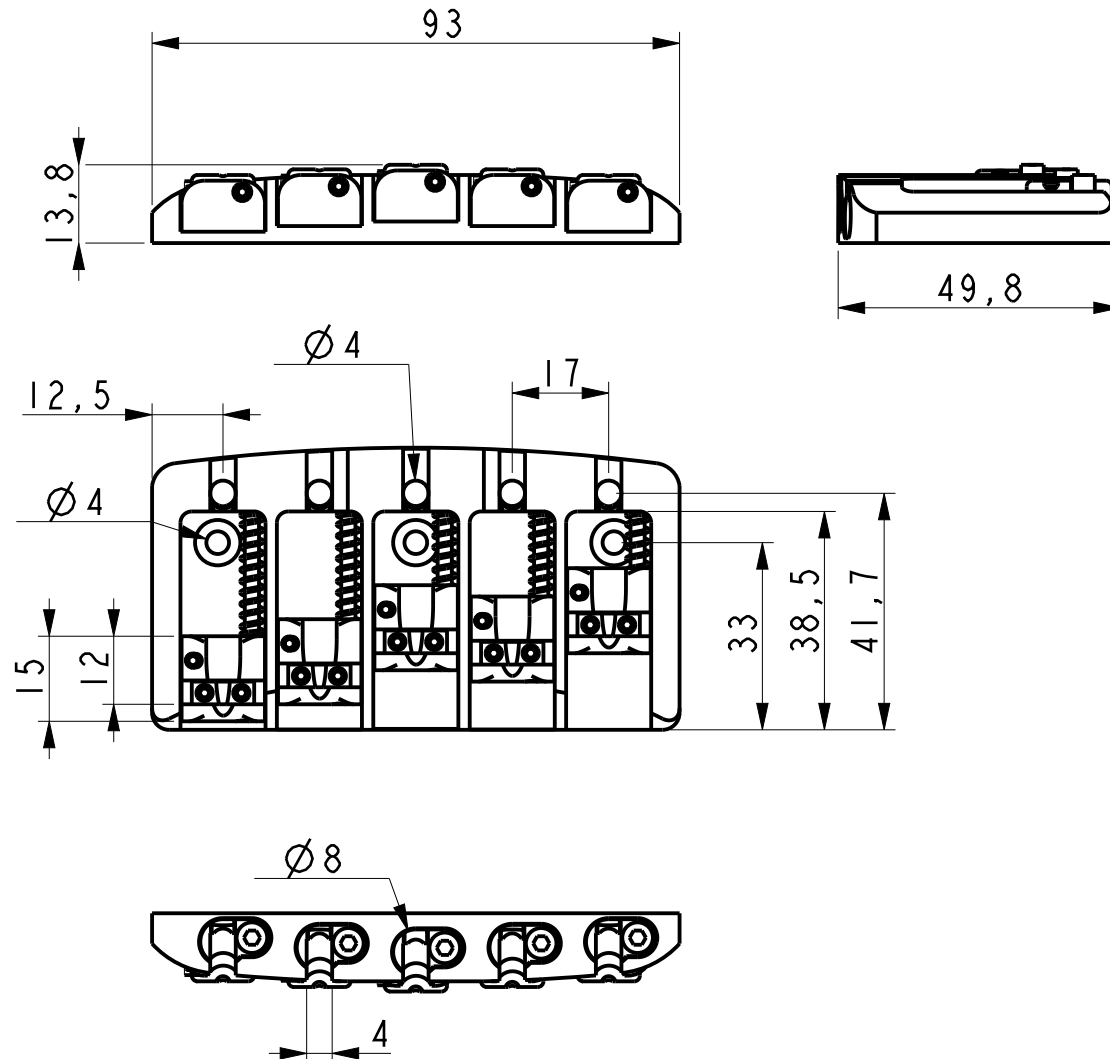

# ABM3705 17 mm Bassbridge

## Description :

- milled from solid Bell Brass with advanced string guide
- 17 mm string spacing with 3D-saddles for individual adjustment
- top load and string through body compatible
- comes with hex key and mounting screws