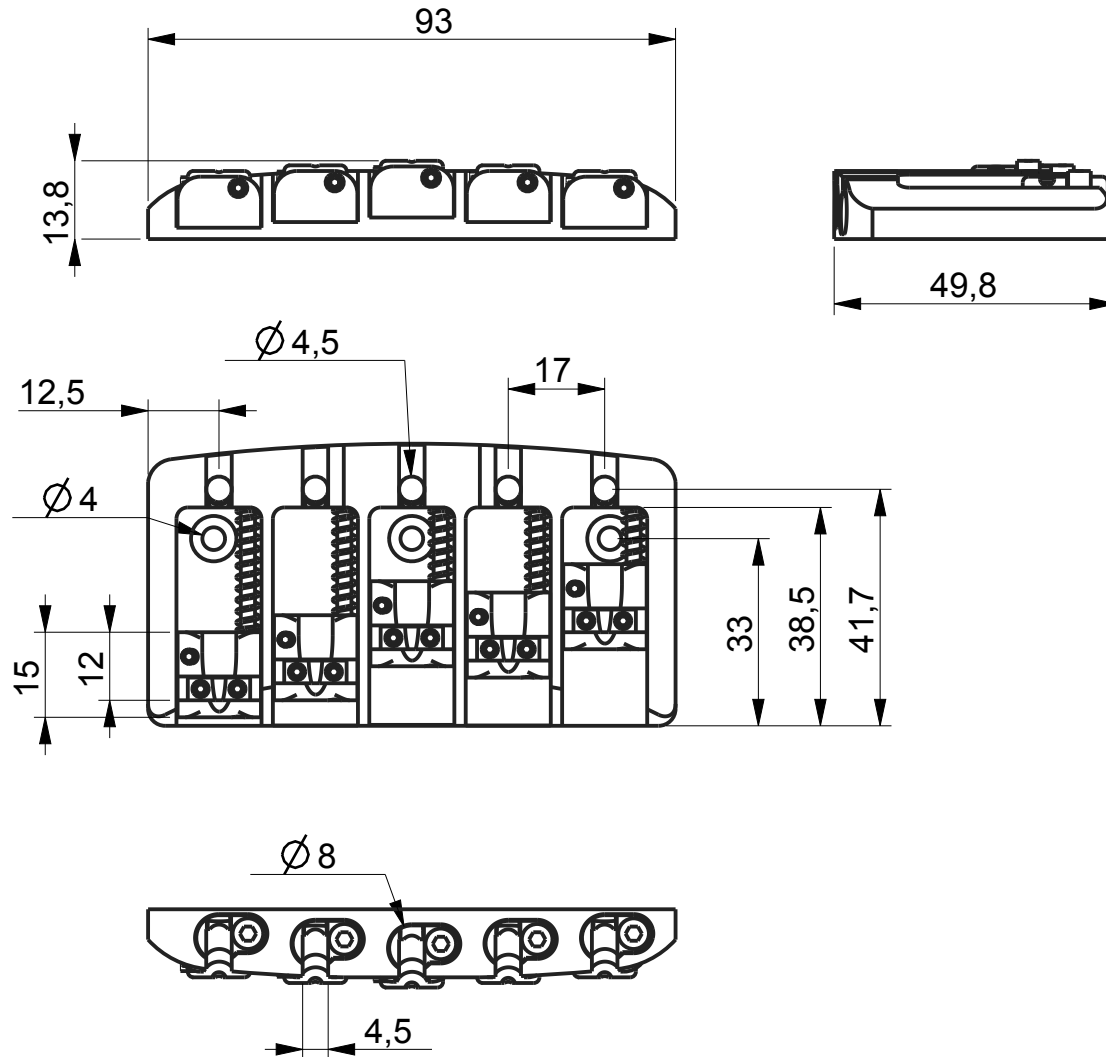

ABM3705 17 mm Bassbridge

Description :

- milled from solid Bell Brass with advanced string guide
- 17 mm string spacing with 3D-saddles for individual adjustment
- top load and string through body compatible
- comes with Allen Key and mounting screws