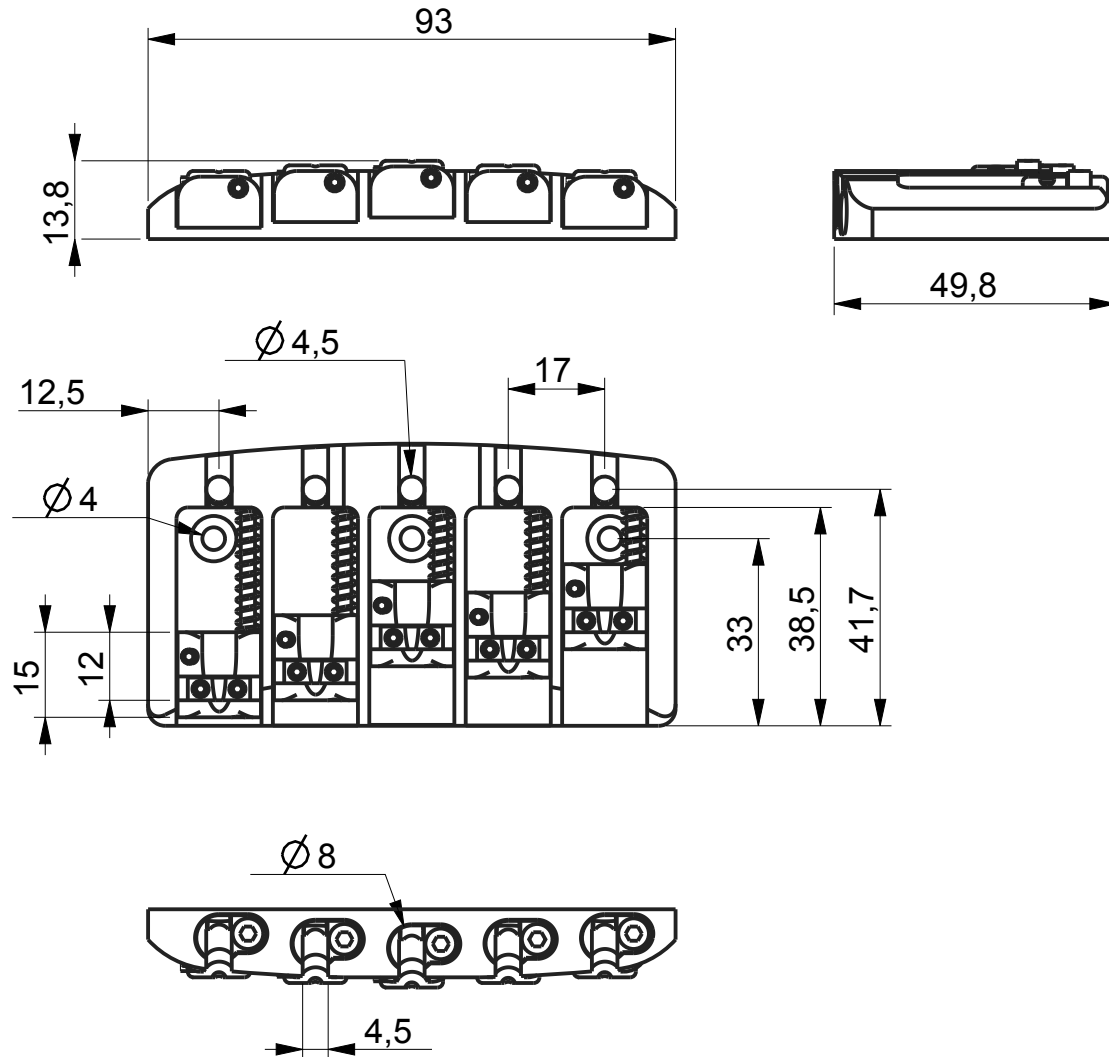

ABM3705 17 mm Bassbridge

Description :

- milled from solid Bell Brass with advanced string guide
- 17 mm string spacing with 3D-saddles for individual adjustment
- top load and string through body compatible
- comes with hex key and mounting screws