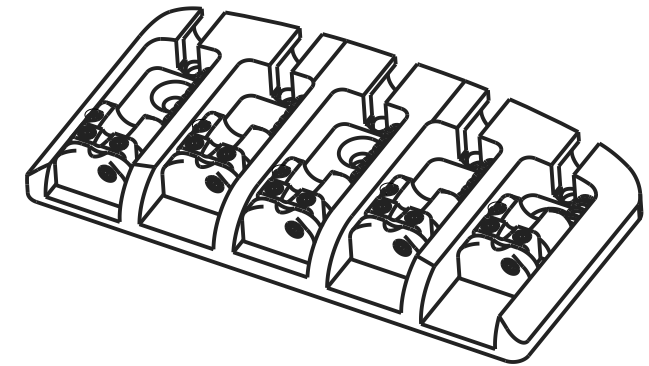

# ABM3705 19 mm Bassbridge

## Description :

- milled from solid Bell Brass with advanced string guide
- 19 mm string spacing with 3D-saddles for individual adjustment
- top load and string through body compatible
- comes with hex key and mounting screws