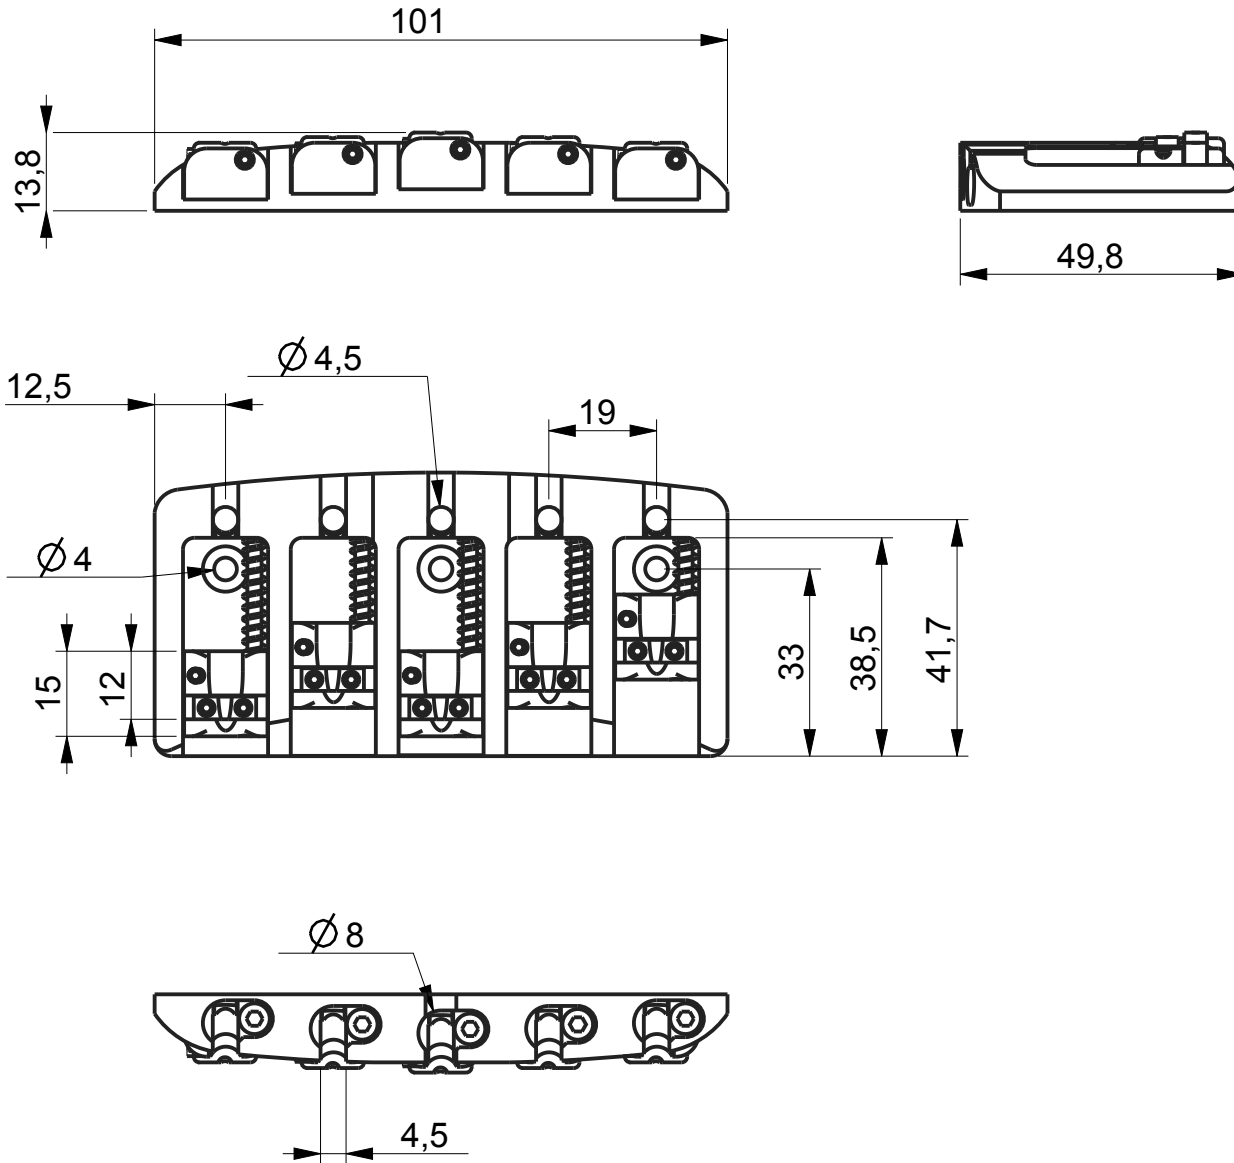

# ABM3705 19 mm Bassbridge

## Description :

- milled from solid Bell Brass with advanced string guide
- 19 mm string spacing with 3D-saddles for individual adjustment
- top load and string through body compatible
- comes with hex key and mounting screws