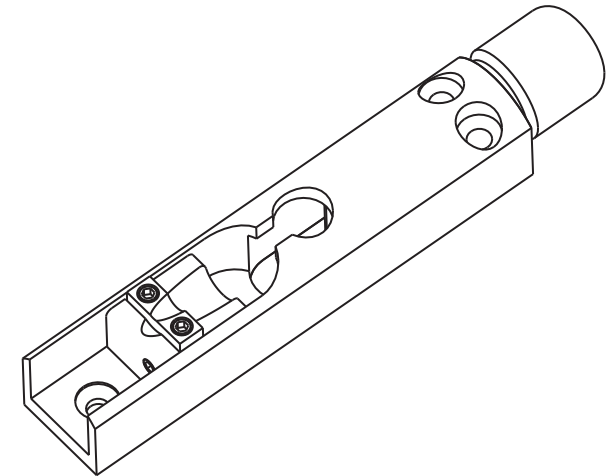

ABM3901 Headless Single Bridge

Description

- milled from solid Bell Brass
- Single Bridge for bass or headless bass
- max. elevating adjustment of 3.5 mm
- comes with hex key and wooden screws