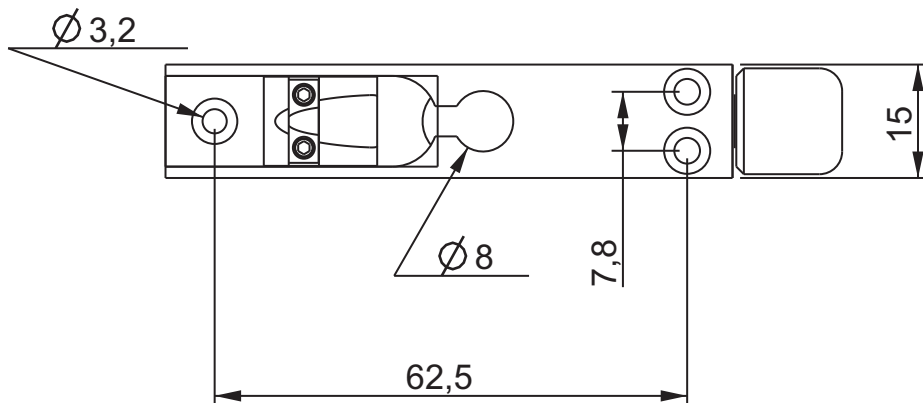

ABM3901 Headless Single Bridge

Description

- milled from solid Bell Brass
- Single Bridge for bass or headless bass
- max. elevating adjustment of 3.5 mm
- comes with hex key and wooden screws