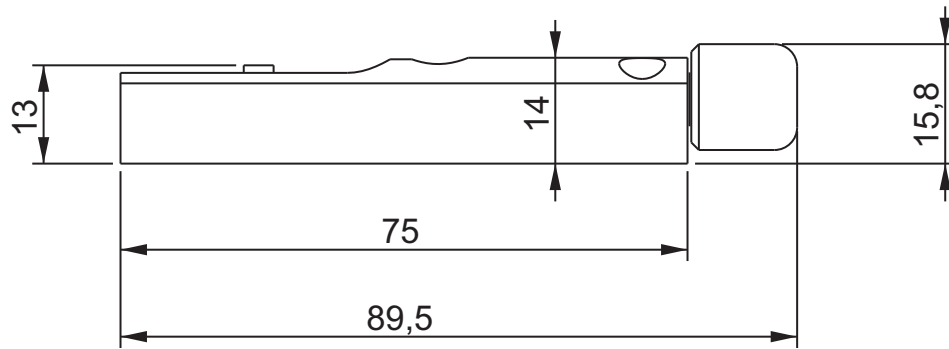

ABM3901 Headless Single Bridge

Description

- milled from solid Bell Brass
- Single Bridge for bass or headless bass
- max. elevating adjustment of 3.5 mm
- comes with hex key and wooden screws