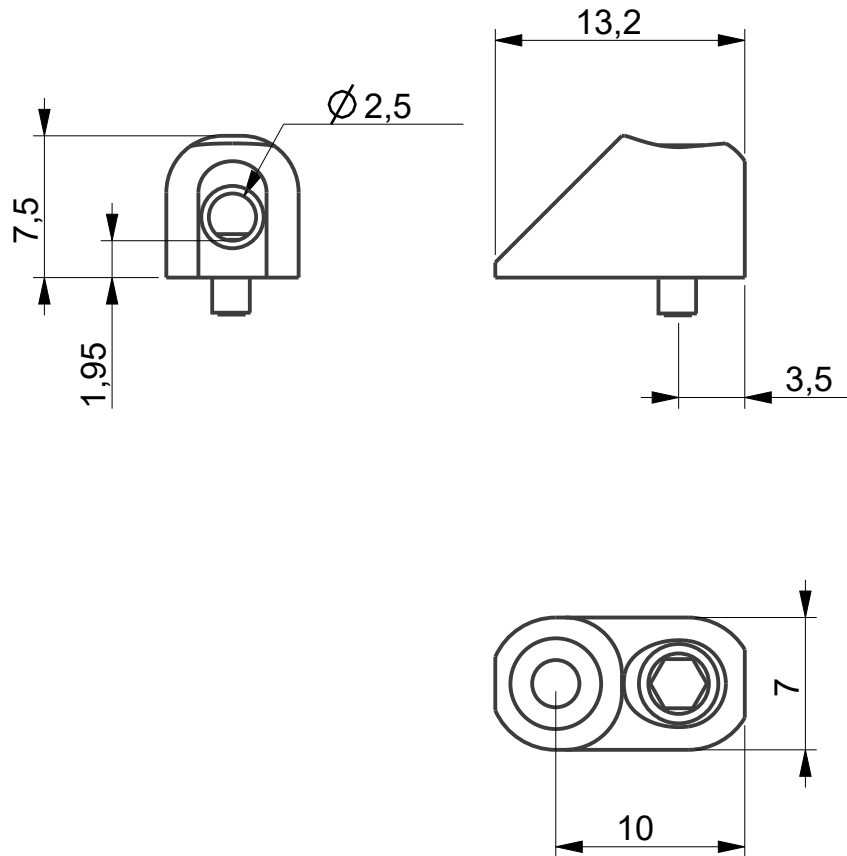

# ABM7010 Single Headpiece

## Description

- milled from solid bell brass
- single headpiece for guitar
- comes with Allen key and wooden screw