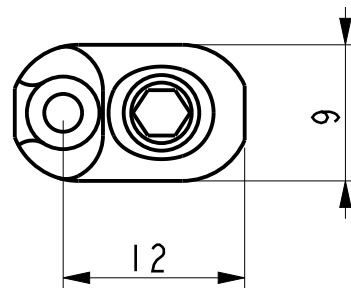

ABM7011 Single Headpiece

Description

- milled from solid bell brass
- single headpiece for bass
- comes with Allen key and wooden screw