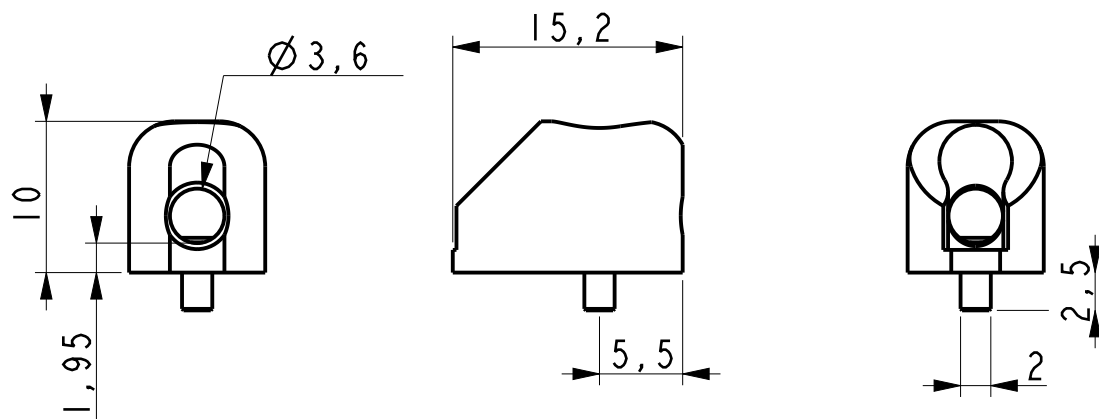

ABM7011 Single Headpiece

Description

- milled from solid bell brass
- single headpiece for bass
- comes with Allen key and wooden screw