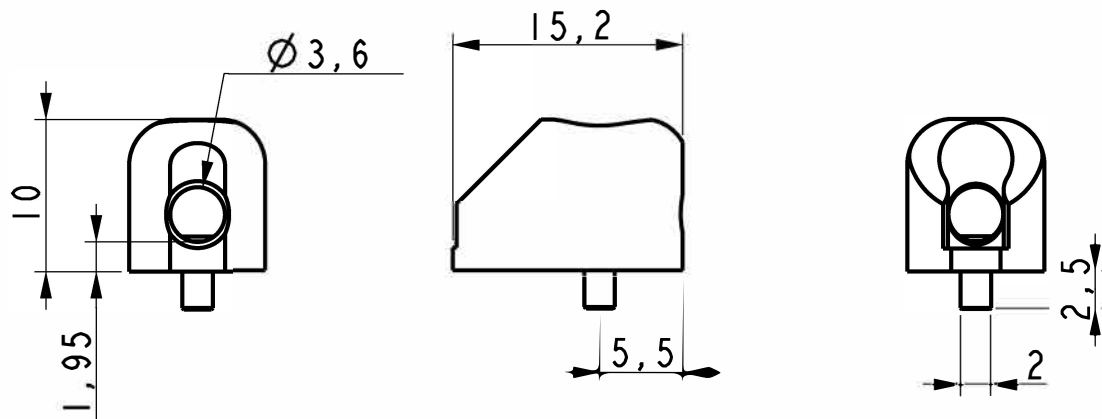

# ABM7011 Single Headpiece

## Description

- milled from solid bell brass
- single headpiece for bass
- comes with hex key and wooden screw