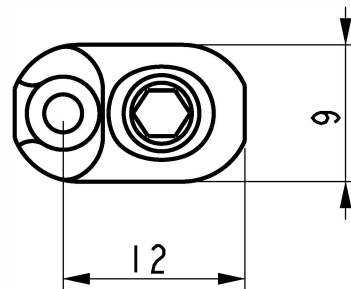

# ABM7011 Single Headpiece

## Description

- milled from solid bell brass
- single headpiece for bass
- comes with hex key and wooden screw