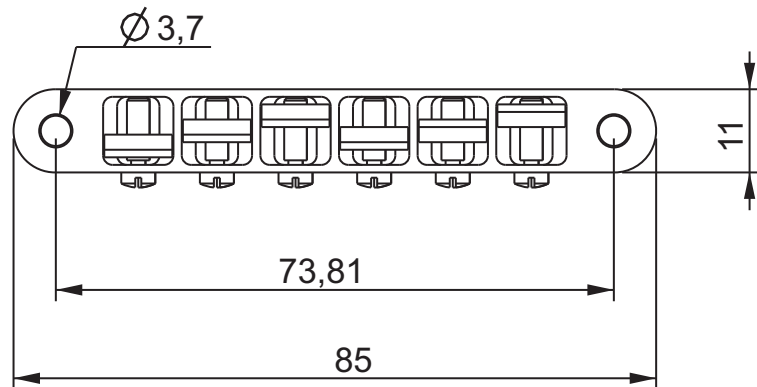

ABM2500-RE Vintage-ABR

Description

- milled from solid Bell Brass
- 12 inch bridge radius
- useable for 73,81 - 73,66 mm post spacing
- mountable at classic thumb wheel / bolt - constructions and ABM2548-RE studs
- comes with a pair of thumb wheels and UNC 6-32 bolts