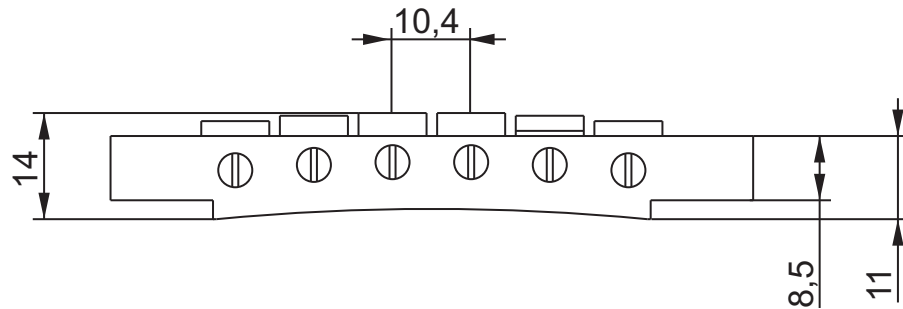

ABM2500-RE Vintage-ABR

Description

- milled from solid Bell Brass
- 12 inch bridge radius
- useable for 73,81 - 73,66 mm post spacing
- mountable at classic thumb wheel / bolt - constructions and ABM2548-RE studs
- comes with a pair of thumb wheels and UNC 6-32 bolts