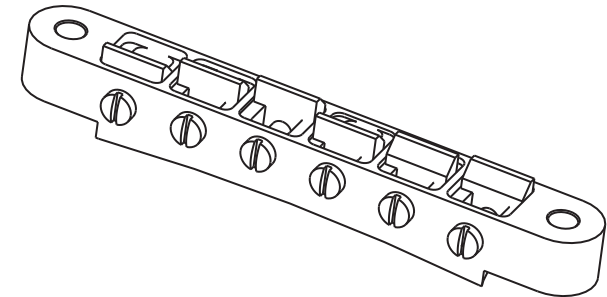

ABM2500-RE Vintage-ABR

Description

- milled from solid Bell Brass
- 12 inch bridge radius
- useable for 73,81 - 73,66 mm post spacing
- mountable at classic thumb wheel / bolt - constructions and ABM2548-RE studs
- comes with a pair of thumb wheels and UNC 6-32 bolts