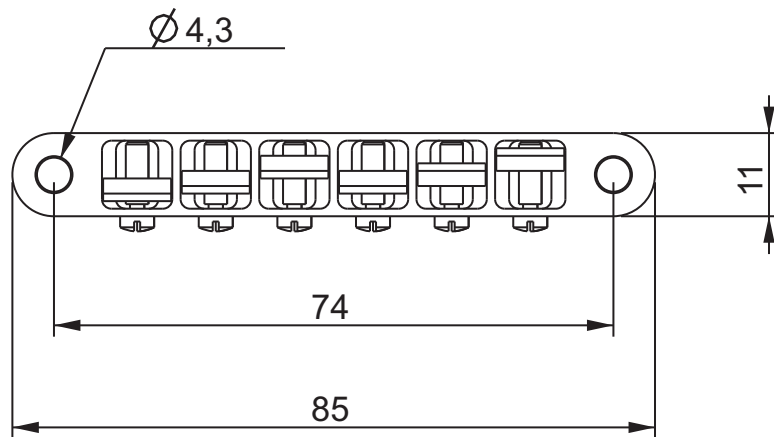

## Description

- milled from solid Bell Brass
- 12 inch bridge radius
- useable for 74 mm post spacing
- mountable at 4 mm studs and ABM2548 / 2548-L studs
- comes with a pair of M5 thread studs and bushings