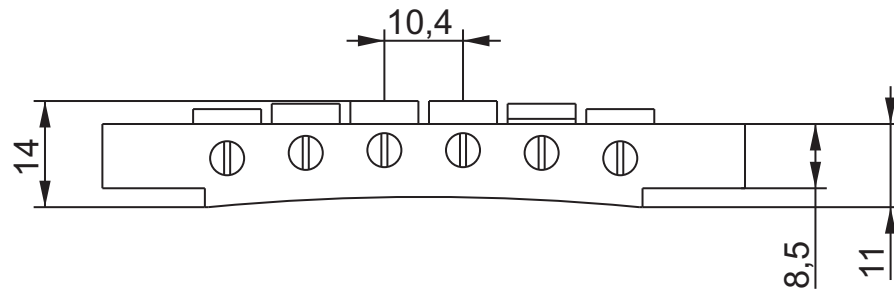

## Description

- milled from solid Bell Brass
- 12 inch bridge radius
- useable for 74 mm post spacing
- mountable at 4 mm studs and ABM2548 / 2548-L studs
- comes with a pair of M5 thread studs and bushings