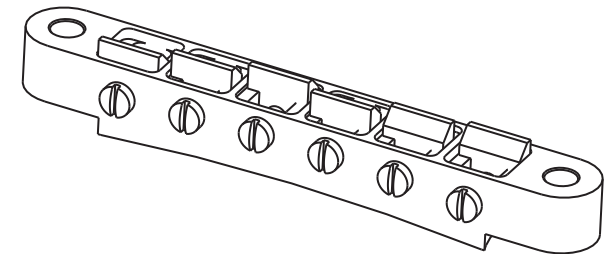

## Description

- milled from solid Bell Brass
- 12 inch bridge radius
- useable for 74 mm post spacing
- mountable at 4 mm studs and ABM2548 / 2548-L studs
- comes with a pair of M5 thread studs and bushings