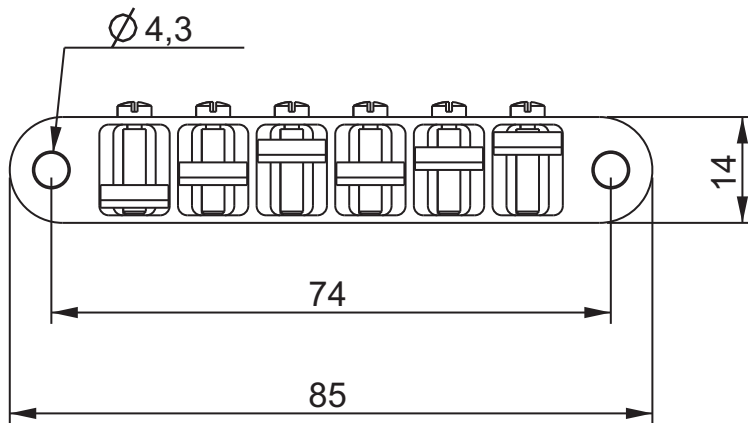

ABM2504 Nashville-TOM

Description

- milled from solid Bell Brass
- 12 inch bridge radius
- useable for 74 mm post spacing
- mountable at 4 mm studs and ABM2548 / 2548-L studs
- comes with a pair of M5 thread studs and bushings