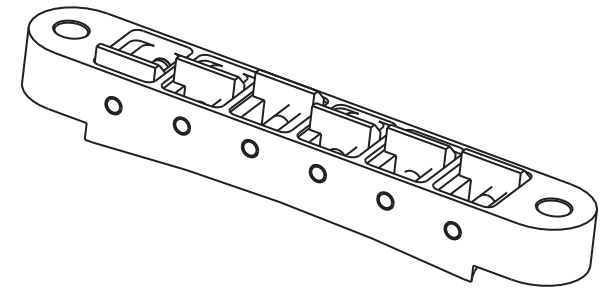

ABM2504 Nashville-TOM

Description

- milled from solid Bell Brass
- 12 inch bridge radius
- useable for 74 mm post spacing
- mountable at 4 mm studs and ABM2548 / 2548-L studs
- comes with a pair of M5 thread studs and bushings