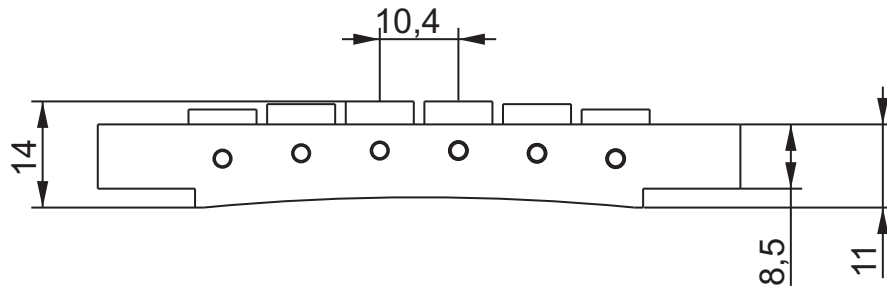

ABM2504 Nashville-TOM

Description

- milled from solid Bell Brass
- 12 inch bridge radius
- useable for 74 mm post spacing
- mountable at 4 mm studs and ABM2548 / 2548-L studs
- comes with a pair of M5 thread studs and bushings