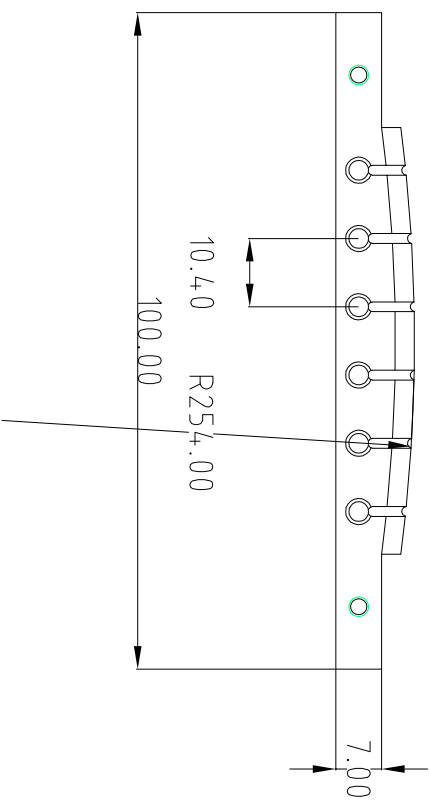

ABM 3022 Wraparound Bridge

ABM

High Quality
German Guitar Parts