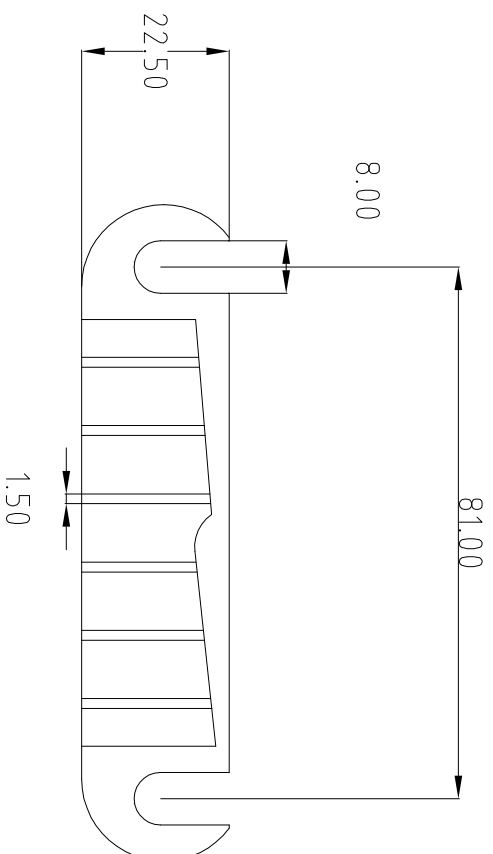

ABM 3022 Wraparound Bridge

ABM

High Quality
German Guitar Parts