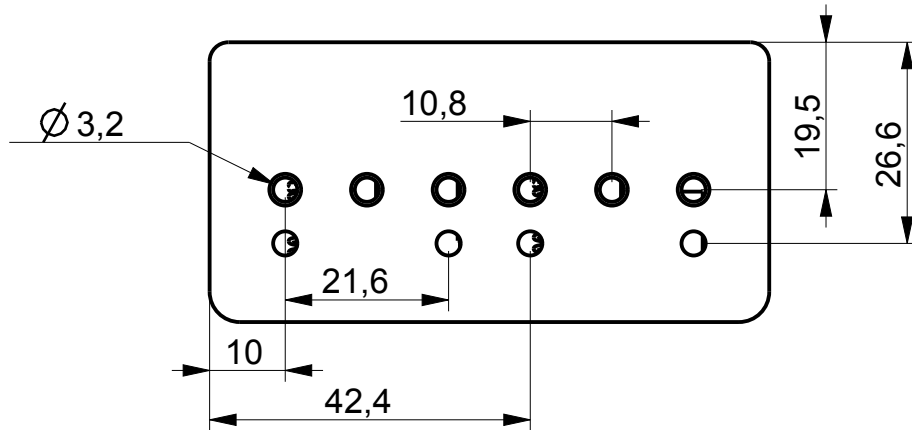

## Description

- milled from solid bell brass with advanced string guide
- 54 mm string spacing with 12 inch base radius
- 3D- saddles with defined string notches
- string through body and top load compatible
- comes with string ferrules, screws and Allen Key