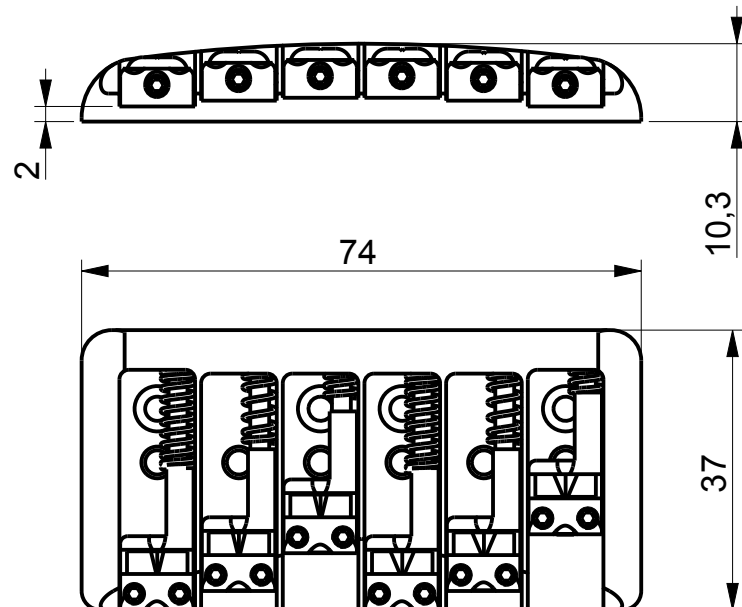

## Description

- milled from solid bell brass with advanced string guide
- 54 mm string spacing with 12 inch base radius
- 3D- saddles with defined string notches
- string through body and top load compatible
- comes with string ferrules, screws and Allen Key