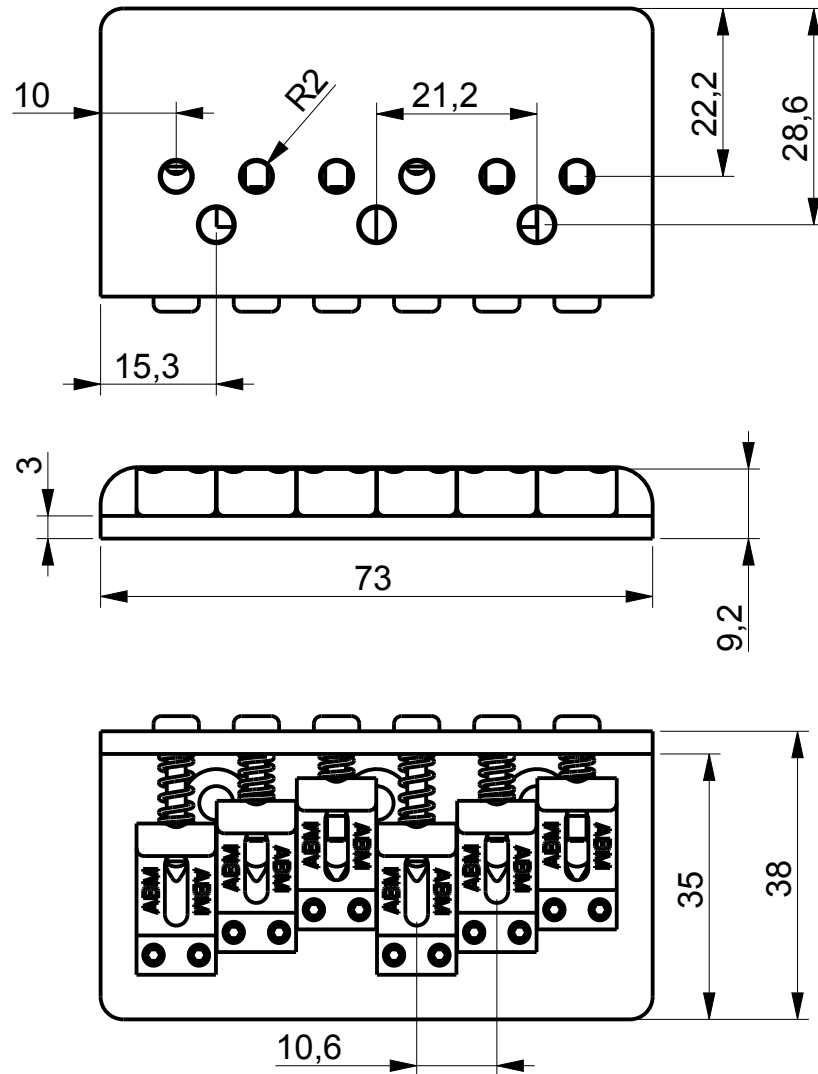

# ABM3255 Hardtail Guitar Bridge

## Description :

- solid Bell Brass base plate with advanced string guide
- direct replacement with 53 mm string spacing
- Cold Rolled Steel saddles with threaded Saddle-Screw-Flanks
- comes with Allen Key, string ferrules and mounting screws