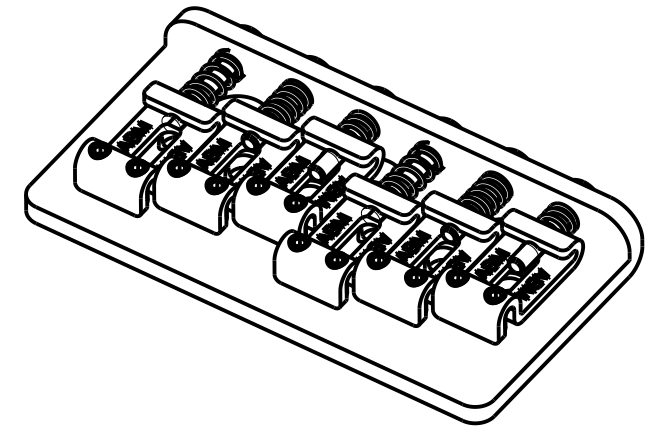

ABM3255 Hardtail Guitar Bridge

Description :

- solid Bell Brass base plate with advanced string guide
- direct replacement with 53 mm string spacing
- Cold Rolled Steel saddles with threaded Saddle-Screw-Flanks
- comes with Allen Key, string ferrules and mounting screws