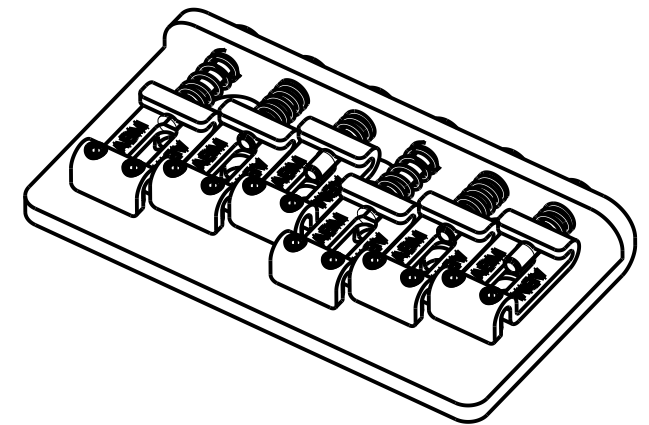

# ABM3255 Hardtail Guitar Bridge

## Description :

- solid Bell Brass base plate with advanced string guide
- direct replacement with 53 mm string spacing
- Cold Rolled Steel saddles with threaded Saddle-Screw-Flanks
- comes with Allen Key, string ferrules and mounting screws