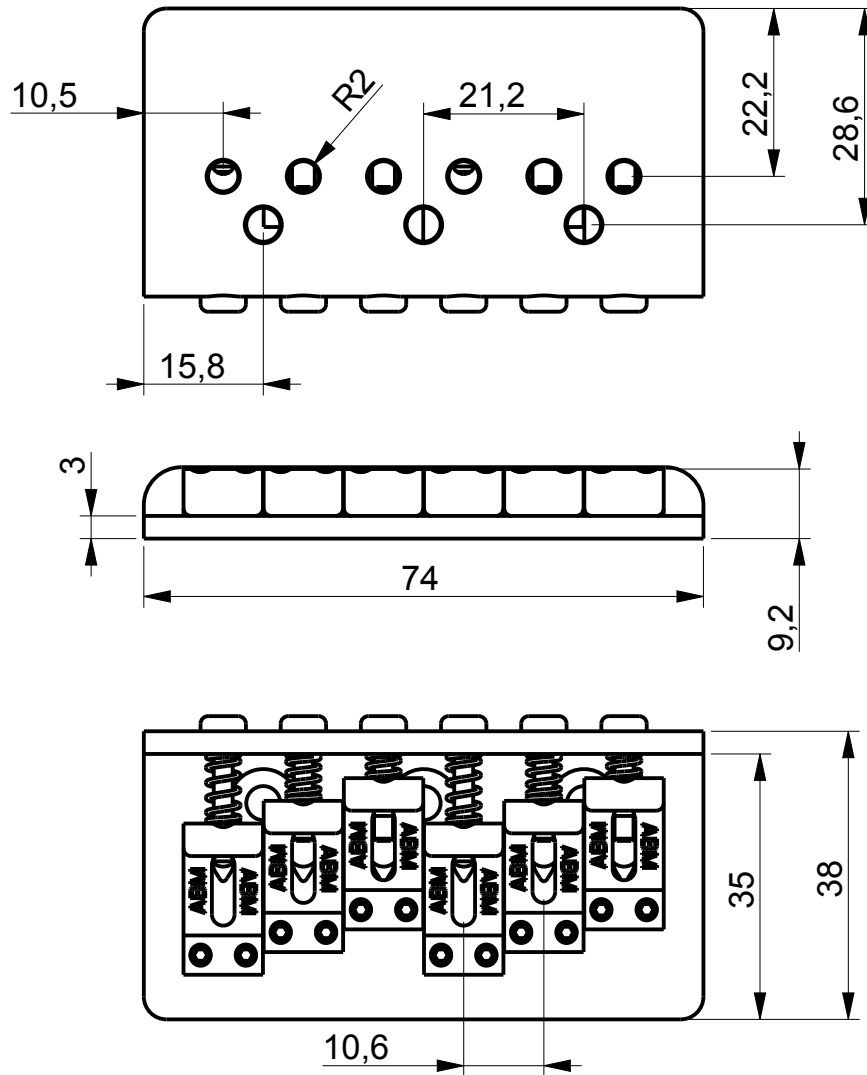

ABM3255 Hardtail Guitar Bridge

Description :

- solid Bell Brass base plate with advanced string guide
- direct replacement with 53 mm string spacing
- Cold Rolled Steel saddles with threaded Saddle-Screw-Flanks
- comes with Allen Key, string ferrules and mounting screws