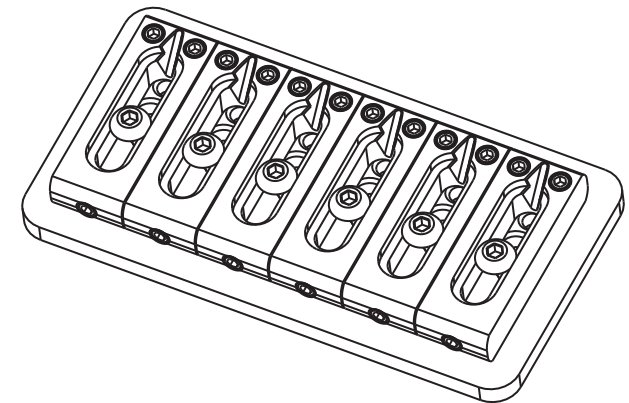

ABM3256 - Guitar Bridge

Description

- milled from solid bell brass
- locked down saddles
- intonation adjustment range 11.5 mm
height adjustment range 12.5 mm
- comes with string bushings, Allen keys and mounting screws