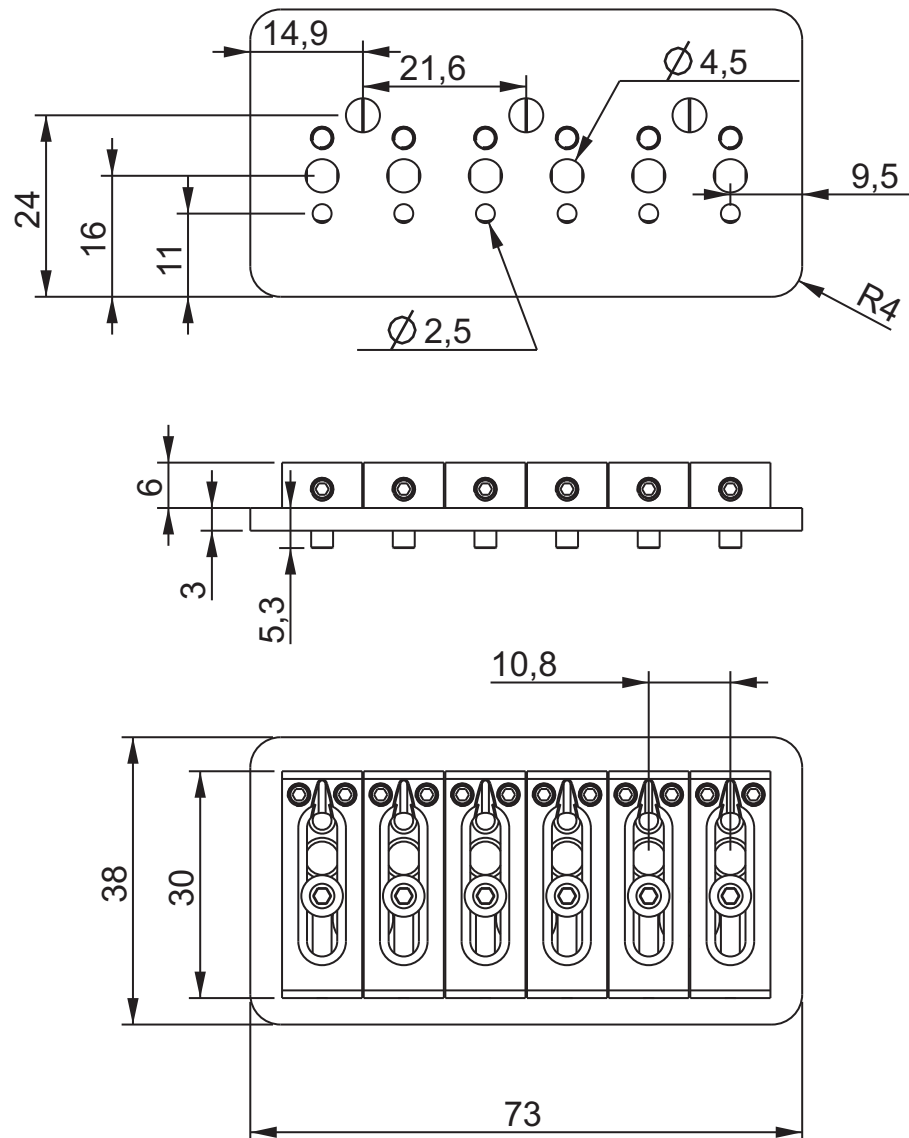

ABM3256 - Guitar Bridge

Description

- milled from solid bell brass
- locked down saddles
- intonation adjustment range 11.5 mm
height adjustment range 12.5 mm
- comes with string bushings, Allen keys and mounting screws