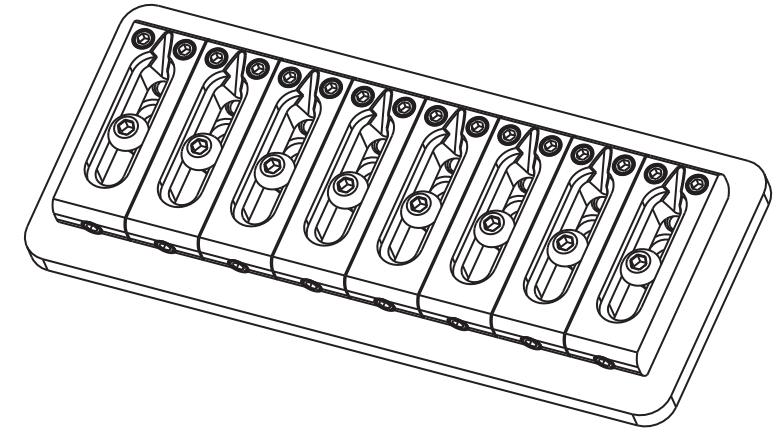

ABM3258 - Guitar Bridge

Description

- milled from solid bell brass
- locked down saddles
- intonation adjustment range 11.5 mm
height adjustment range 12.5 mm
- comes with string bushings, hex keys and mounting screws