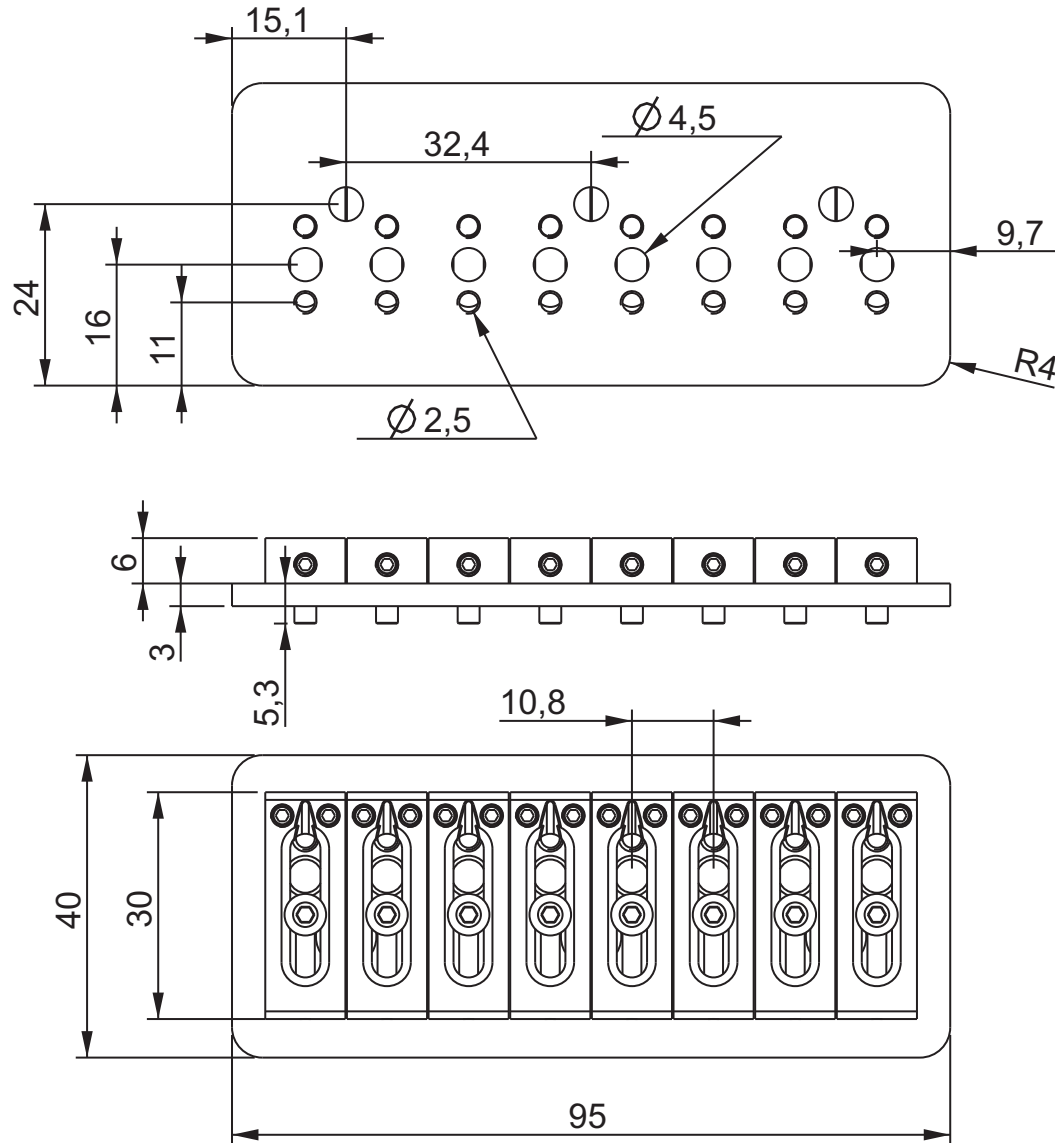

ABM3258 - Guitar Bridge

Description

- milled from solid bell brass
- locked down saddles
- intonation adjustment range 11.5 mm
height adjustment range 12.5 mm
- comes with string bushings, hex keys and mounting screws