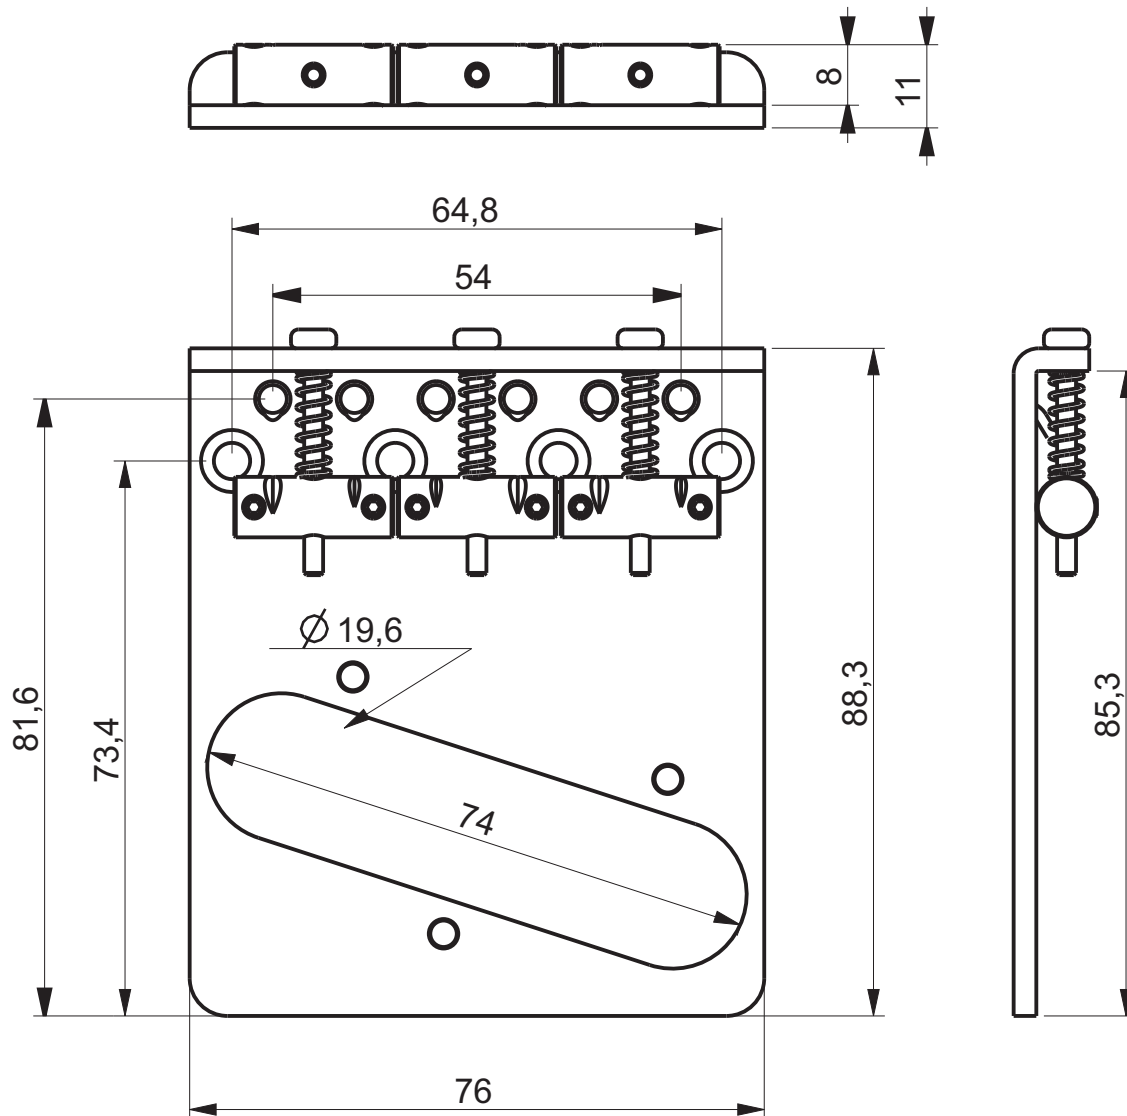

ABM3455 Tele-Vintage Bridge

Description

- milled from solid bell brass with advanced string guide
- direct replacement for 4-point mountings with 54 mm string spacing
- intonation compensated saddles with defined string notches
- string ferrules, screws and Allen Key