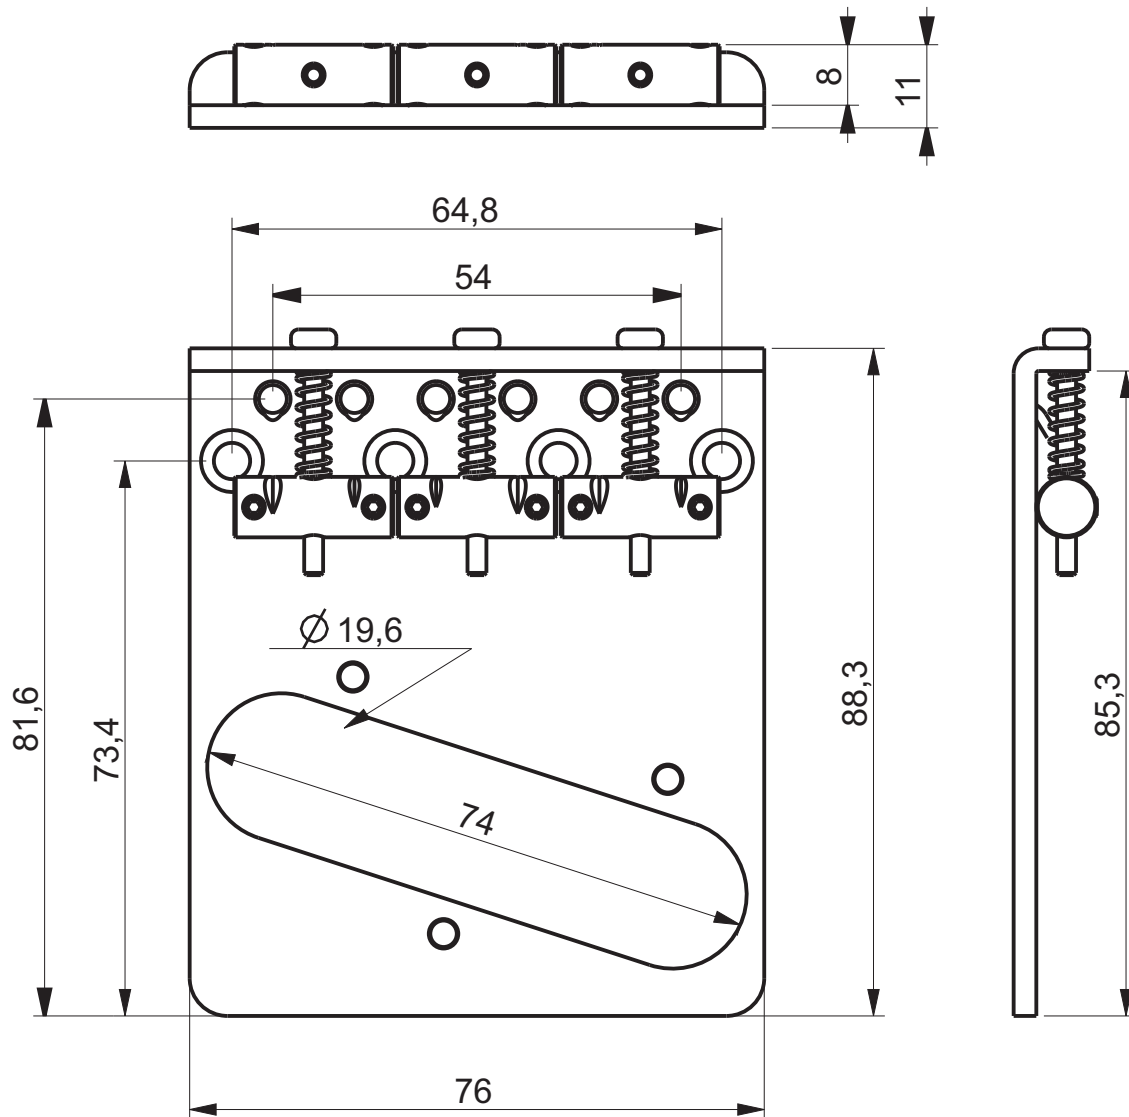

ABM3455 Tele-Vintage Bridge

Description

- milled from solid bell brass with advanced string guide
- direct replacement for 4-point mountings with 54 mm string spacing
- intonation compensated saddles with defined string notches
- string ferrules, screws and hex key