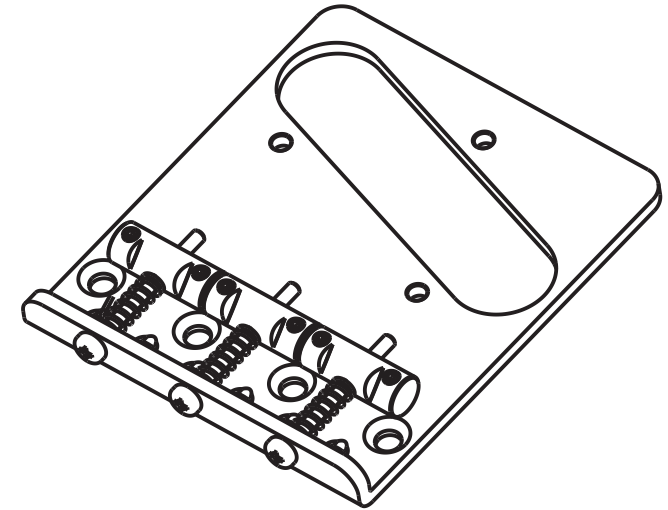

ABM3455 Tele-Vintage Bridge

Description

- milled from solid bell brass with advanced string guide
- direct replacement for 4-point mountings with 54 mm string spacing
- intonation compensated saddles with defined string notches
- string ferrules, screws and hex key