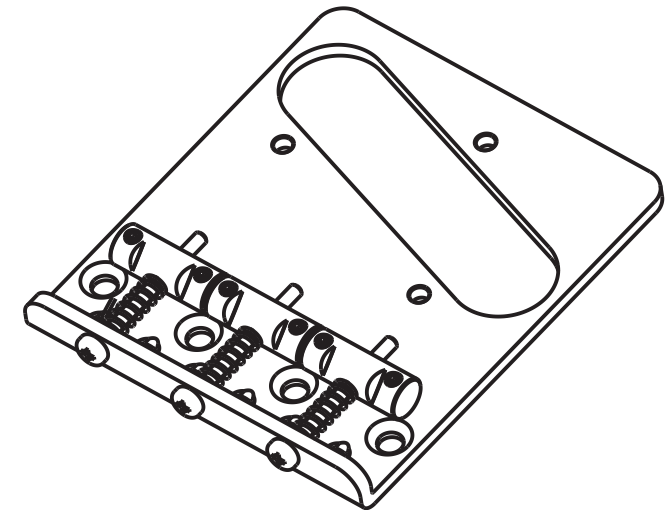

ABM3455 Tele-Vintage Bridge

Description

- milled from solid bell brass with advanced string guide
- direct replacement for 4-point mountings with 54 mm string spacing
- intonation compensated saddles with defined string notches
- string ferrules, screws and Allen Key