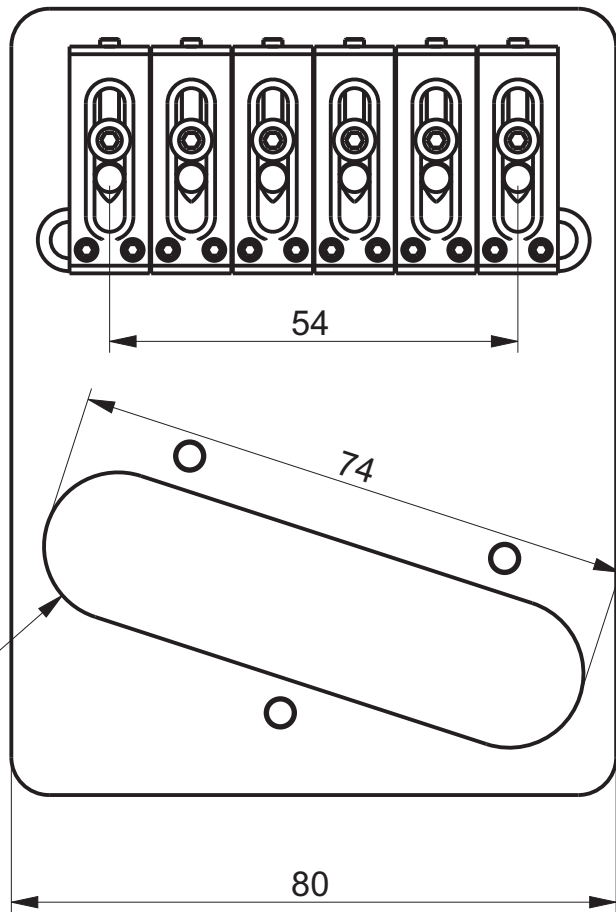

ABM3456 Tele-Bridge

Description

- milled from solid bell brass with advanced string guide
- 54 mm string spacing
- intonation compensated saddles with defined string notches
- comes with string ferrules, screws and hex keys

ABM3456 Lockdown Tele-Bridge