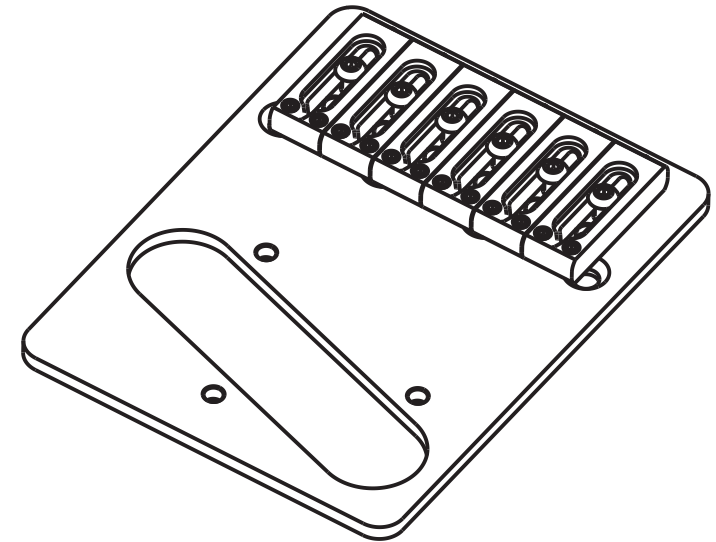

ABM3456 Tele-Bridge

Description

- milled from solid bell brass with advanced string guide
- 54 mm string spacing
- intonation compensated saddles with defined string notches
- comes with string ferrules, screws and hex keys

ABM3456 Lockdown Tele-Bridge