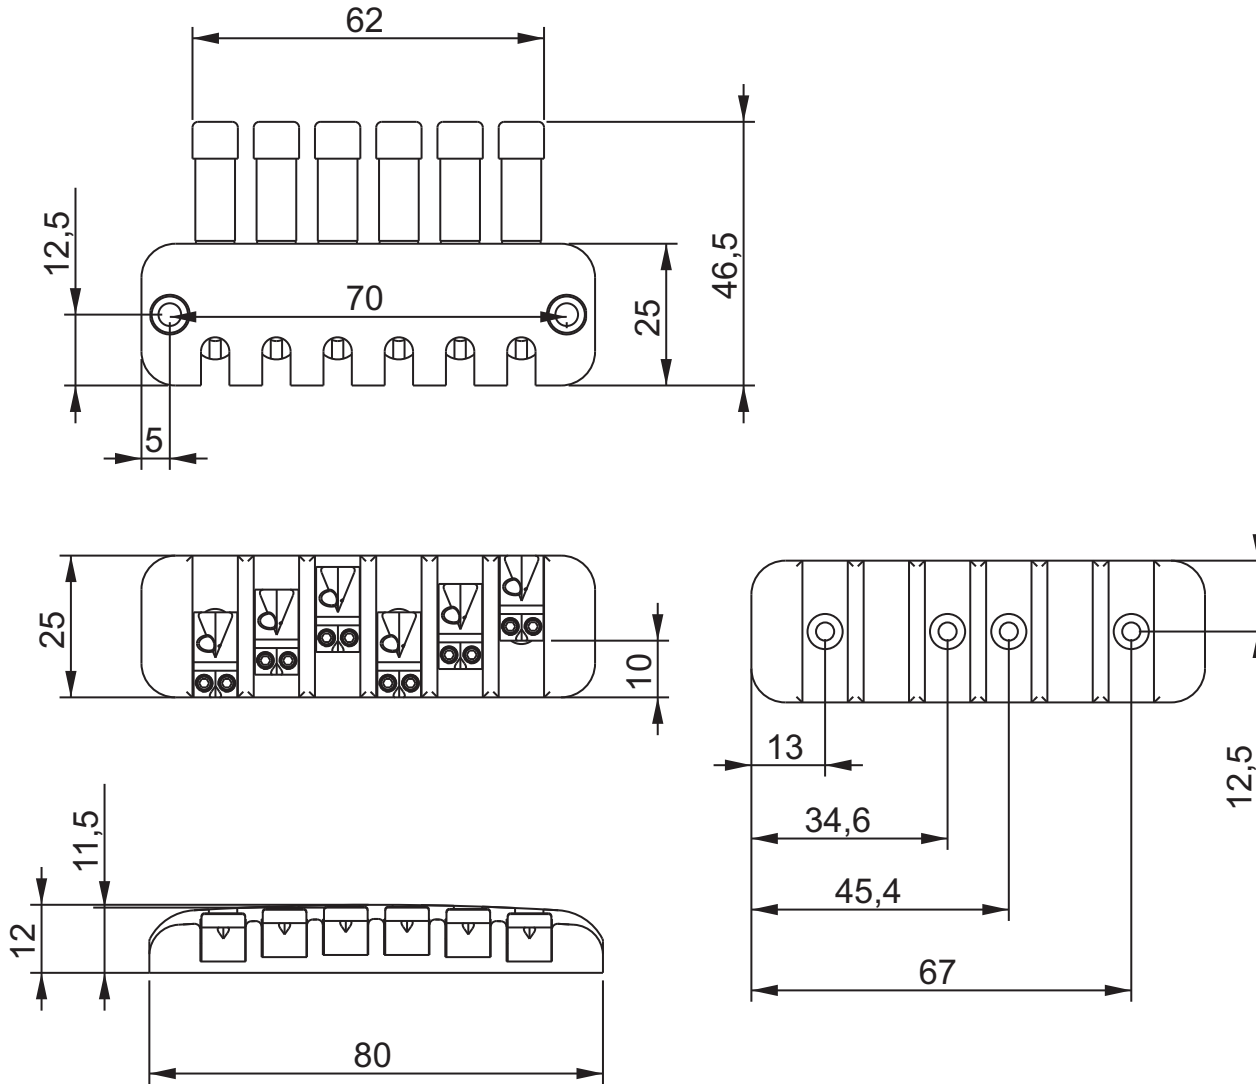

ABM3800 Headless Guitar Set

Description

- milled from solid bell brass
- for 6-String Guitar, 12" radius
- 10,8 mm (54 mm) Stringspacing
- max. elevating adjustment of 5 mm
- suitable for the ABM7080 Headpiece
- comes with Allen key and wooden screws