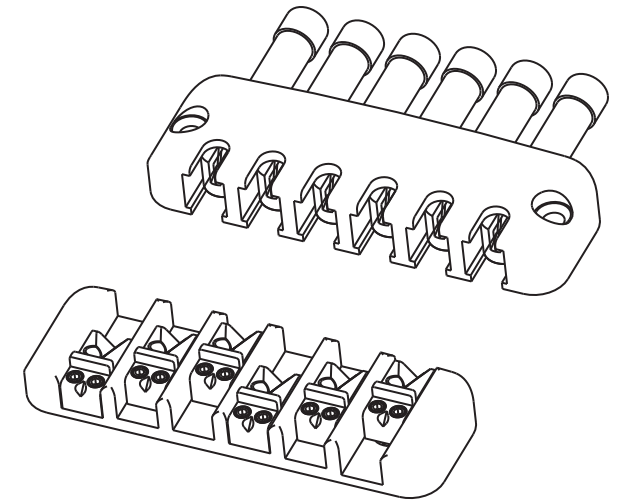

ABM3800 Headless Guitar Set

Description

- milled from solid bell brass
- for 6-String Guitar, 12" radius
- 10,8 mm (54 mm) Stringspacing
- max. elevating adjustment of 5 mm
- suitable for the ABM7080 Headpiece
- comes with Allen key and wooden screws