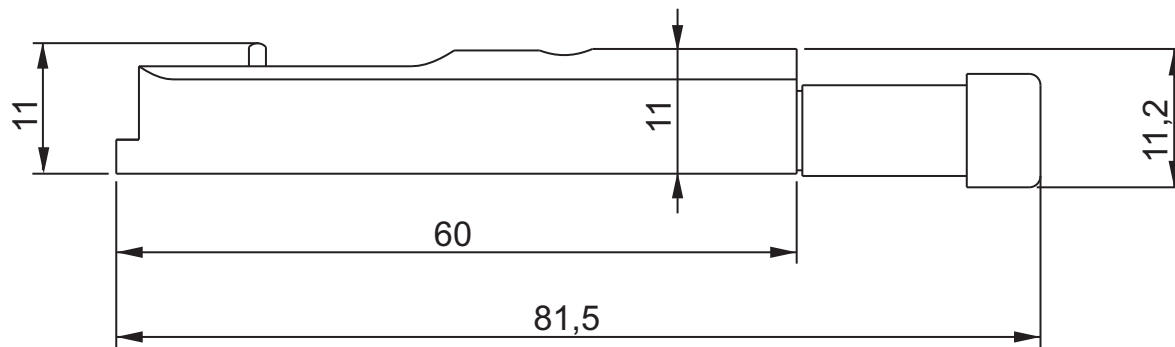

ABM3801 Headless Single Bridge

Description

- milled from solid Bell Brass
- Single Bridge for guitar or headless guitar
- max. elevating adjustment of 3.5 mm
- comes with Allen key and wooden screws