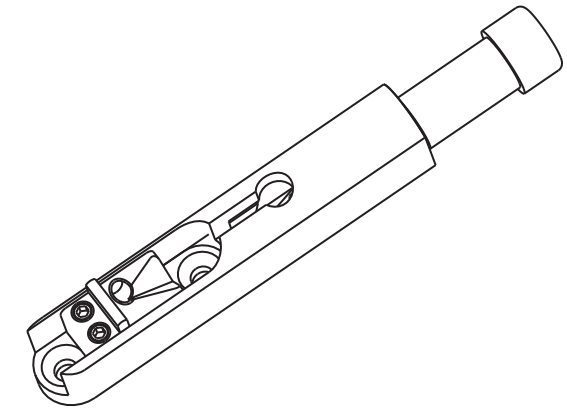

# ABM3801 Headless Single Bridge

## Description

- milled from solid Bell Brass
- Single Bridge for guitar or headless guitar
- max. elevating adjustment of 3.5 mm
- comes with hex key and wooden screws