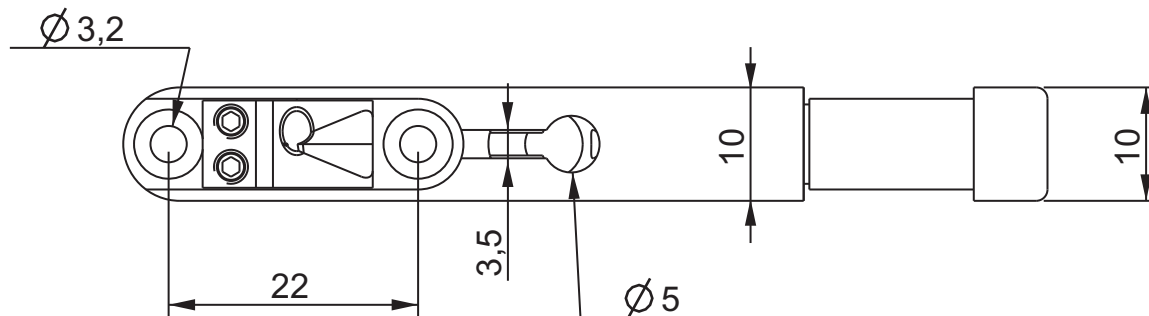

ABM3801 Headless Single Bridge

Description

- milled from solid Bell Brass
- Single Bridge for guitar or headless guitar
- max. elevating adjustment of 3.5 mm
- comes with Allen key and wooden screws