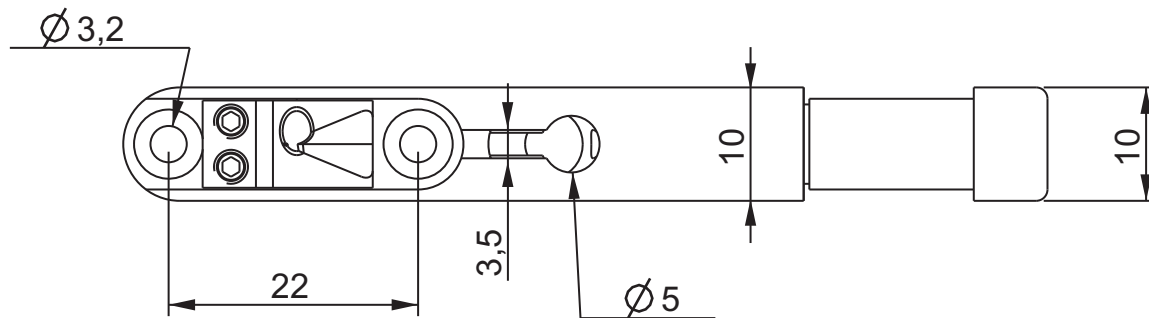

# ABM3801 Headless Single Bridge

## Description

- milled from solid Bell Brass
- Single Bridge for guitar or headless guitar
- max. elevating adjustment of 3.5 mm
- comes with hex key and wooden screws