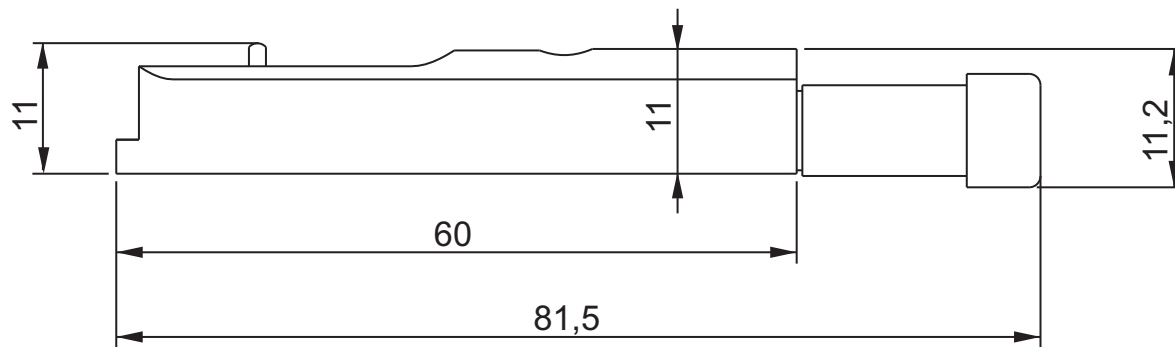

# ABM3801 Headless Single Bridge

## Description

- milled from solid Bell Brass
- Single Bridge for guitar or headless guitar
- max. elevating adjustment of 3.5 mm
- comes with hex key and wooden screws