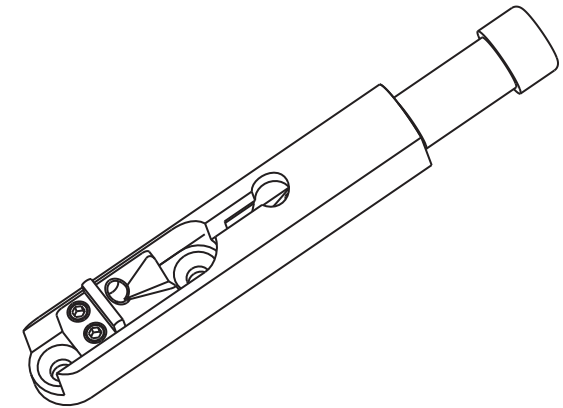

ABM3801 Headless Single Bridge

Description

- milled from solid Bell Brass
- Single Bridge for guitar or headless guitar
- max. elevating adjustment of 3.5 mm
- comes with Allen key and wooden screws