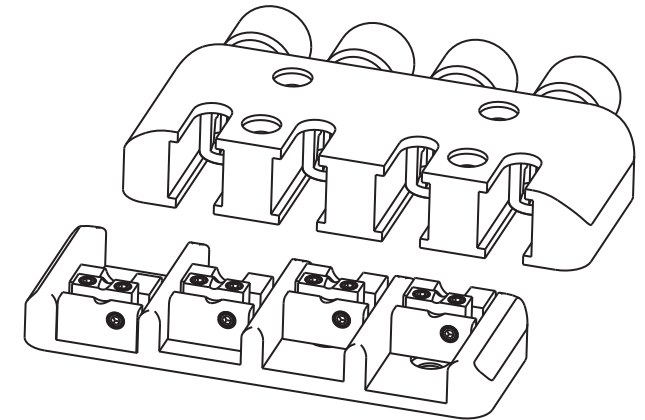

ABM3900 Headless Bass Set

Description

- milled from solid bell brass
- for 4-String Bass
- 19 mm (57 mm) Stringspacing
- max. elevating adjustment of 2.5 mm
- suitable for the ABM7081 Headpiece
- comes with Allen key and wooden screws