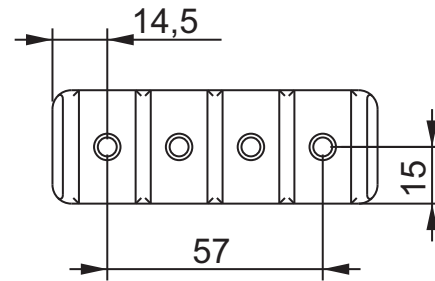

ABM3900 Headless Bass Set

Description

- milled from solid bell brass
- for 4-String Bass
- 19 mm (57 mm) Stringspacing
- max. elevating adjustment of 2.5 mm
- suitable for the ABM7081 Headpiece
- comes with Allen key and wooden screws