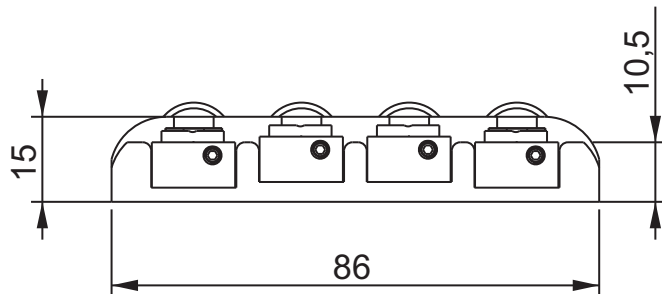

ABM3900 Headless Bass Set

Description

- milled from solid bell brass
- for 4-String Bass
- 19 mm (57 mm) Stringspacing
- max. elevating adjustment of 2.5 mm
- suitable for the ABM7081 Headpiece
- comes with Allen key and wooden screws