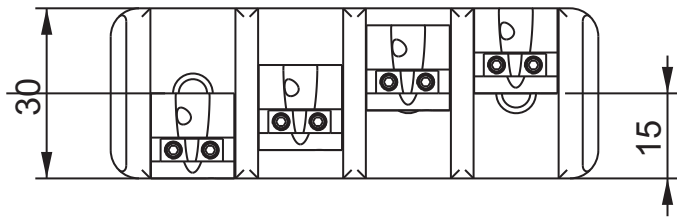

ABM3900 Headless Bass Set

Description

- milled from solid bell brass
- for 4-String Bass
- 19 mm (57 mm) Stringspacing
- max. elevating adjustment of 2.5 mm
- suitable for the ABM7081 Headpiece
- comes with Allen key and wooden screws