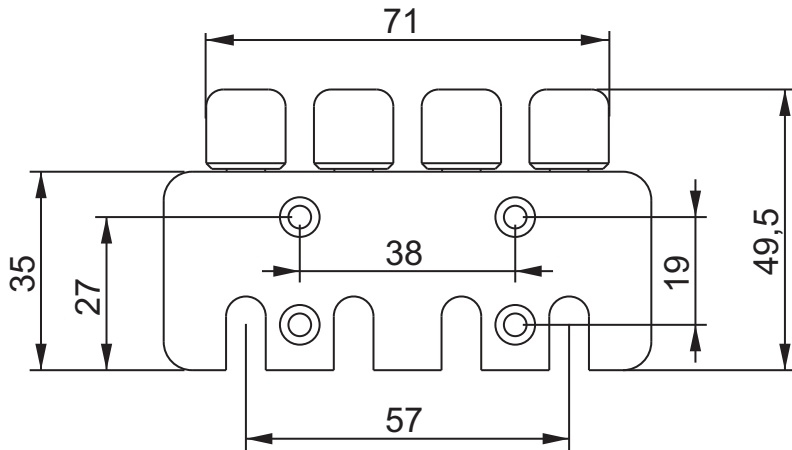

ABM3900 Headless Bass Set

Description

- milled from solid bell brass
- for 4-String Bass
- 19 mm (57 mm) Stringspacing
- max. elevating adjustment of 2.5 mm
- suitable for the ABM7081 Headpiece
- comes with Allen key and wooden screws