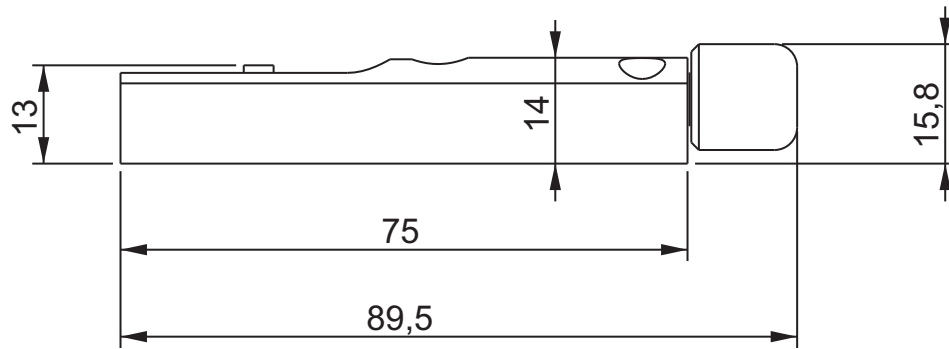

ABM3901 Headless Single Bridge

Description

- milled from solid Bell Brass
- Single Bridge for bass or headless bass
- max. elevating adjustment of 3.5 mm
- comes with Allen key and wooden screws