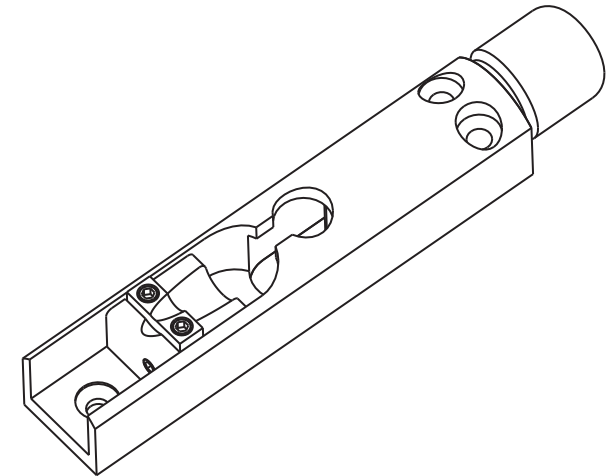

ABM3901 Headless Single Bridge

Description

- milled from solid Bell Brass
- Single Bridge for bass or headless bass
- max. elevating adjustment of 3.5 mm
- comes with Allen key and wooden screws