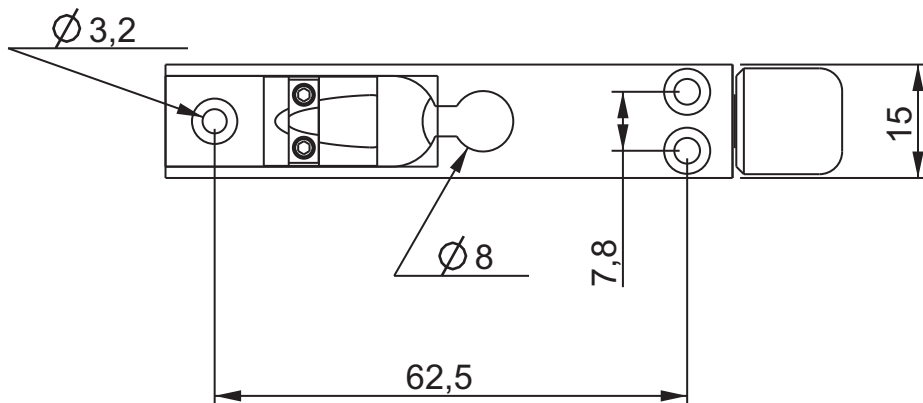

ABM3901 Headless Single Bridge

Description

- milled from solid Bell Brass
- Single Bridge for bass or headless bass
- max. elevating adjustment of 3.5 mm
- comes with Allen key and wooden screws