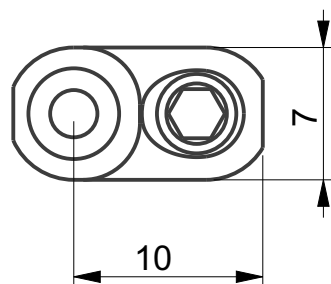

ABM7010 Single Headpiece

Description

- milled from solid bell brass
- single headpiece for guitar
- comes with Allen key and wooden screw