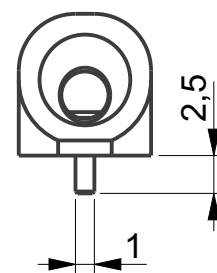

ABM7010 Single Headpiece

Description

- milled from solid bell brass
- single headpiece for guitar
- comes with Allen key and wooden screw