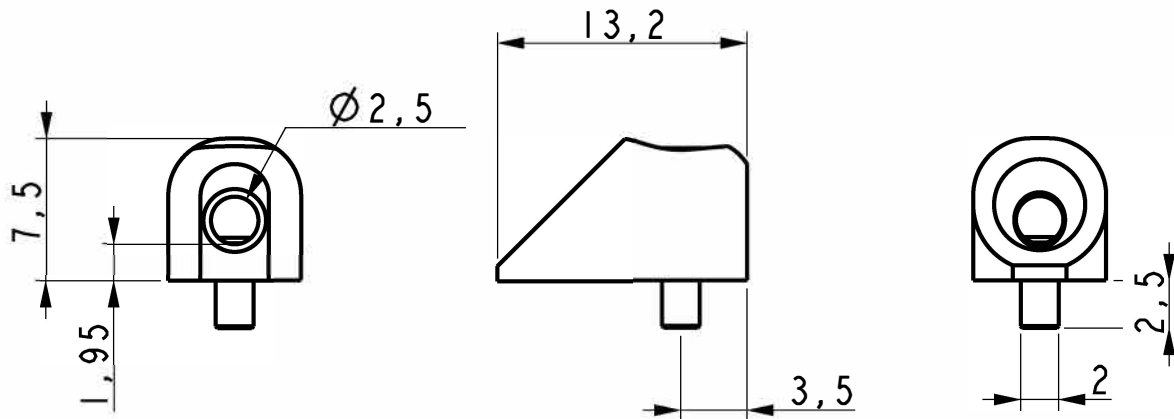

ABM7010 Single Headpiece

Description

- milled from solid bell brass
- single headpiece for guitar
- comes with hex key and wooden screw