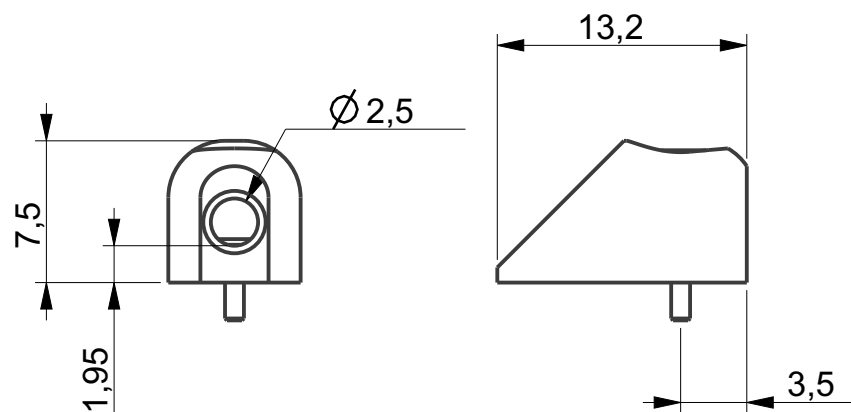

ABM7010 Single Headpiece

Description

- milled from solid bell brass
- single headpiece for guitar
- comes with Allen key and wooden screw