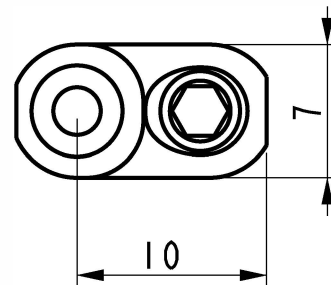

ABM7010 Single Headpiece

Description

- milled from solid bell brass
- single headpiece for guitar
- comes with hex key and wooden screw