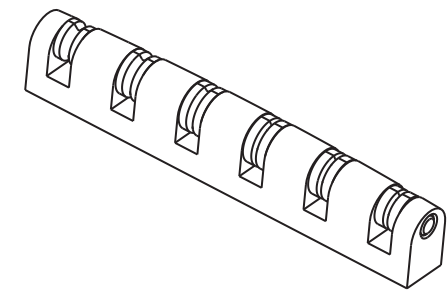

ABM7021 Roller Saddle LP

Description

- milled from solid Bell Brass
- for LP-Guitars with 12 inch fretboard
- variable roller shape for a perfect emulation and guiding