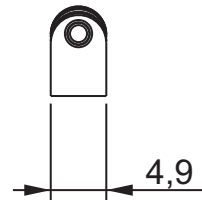

ABM7021 Roller Saddle LP

Description

- milled from solid Bell Brass
- for LP-Guitars with 12 inch fretboard
- variable roller shape for a perfect emulation and guiding