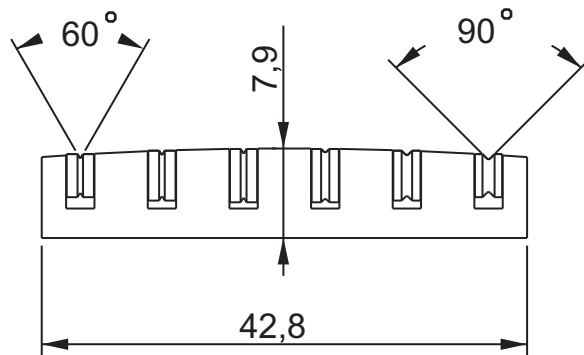

ABM7021 Roller Saddle LP

Description

- milled from solid Bell Brass
- for LP-Guitars with 12 inch fretboard
- variable roller shape for a perfect emulation and guiding