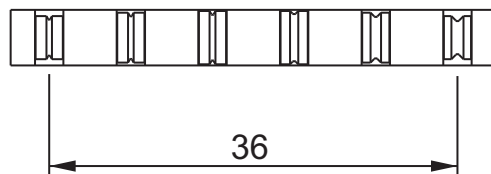

ABM7021 Roller Saddle LP

Description

- milled from solid Bell Brass
- for LP-Guitars with 12 inch fretboard
- variable roller shape for a perfect emulation and guiding