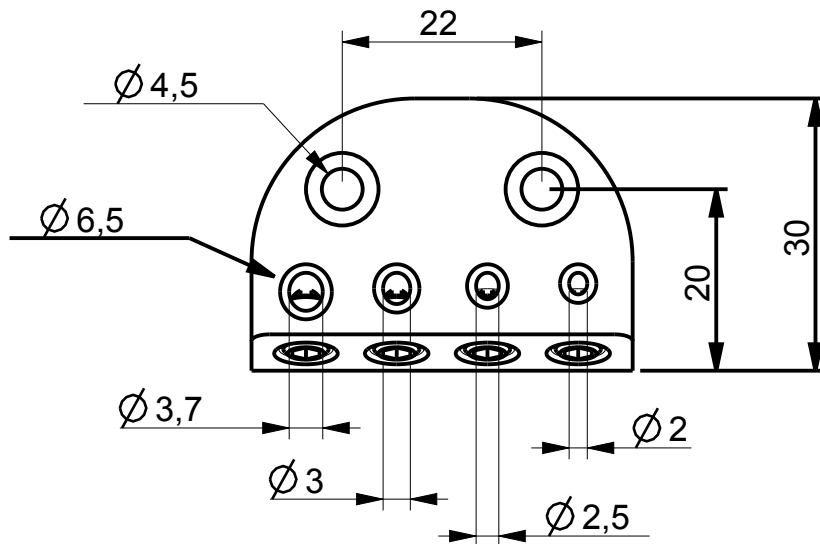

ABM7081 Headpiece

Description

- milled from solid bell brass
- headpiece for 4-string bass
- comes with Allen key and wooden screws