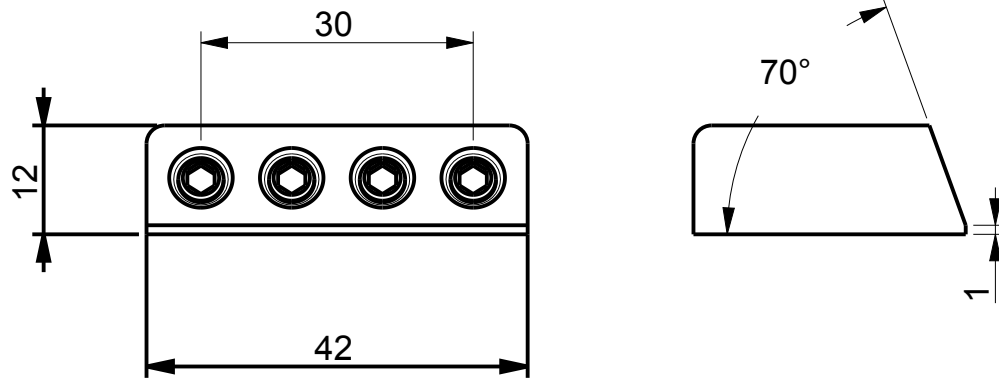

ABM7081 Headpiece

Description

- milled from solid bell brass
- headpiece for 4-string bass
- comes with Allen key and wooden screws