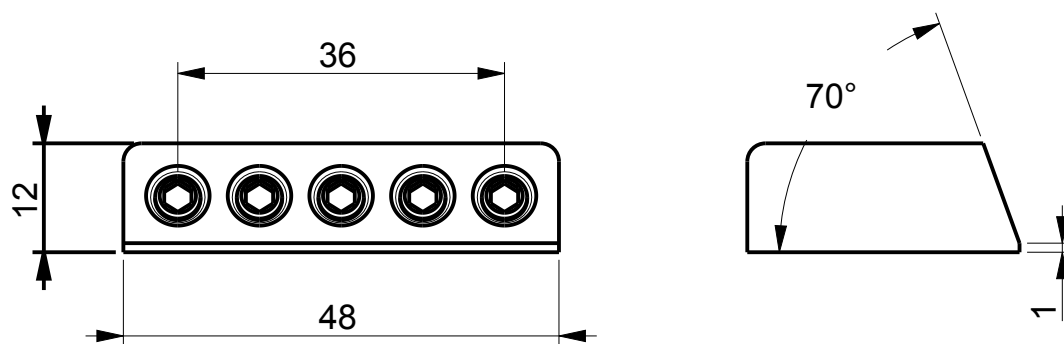

# ABM7082 Headpiece

## Description

- milled from solid bell brass
- headpiece for 5-string bass
- comes with Allen key and wooden screws