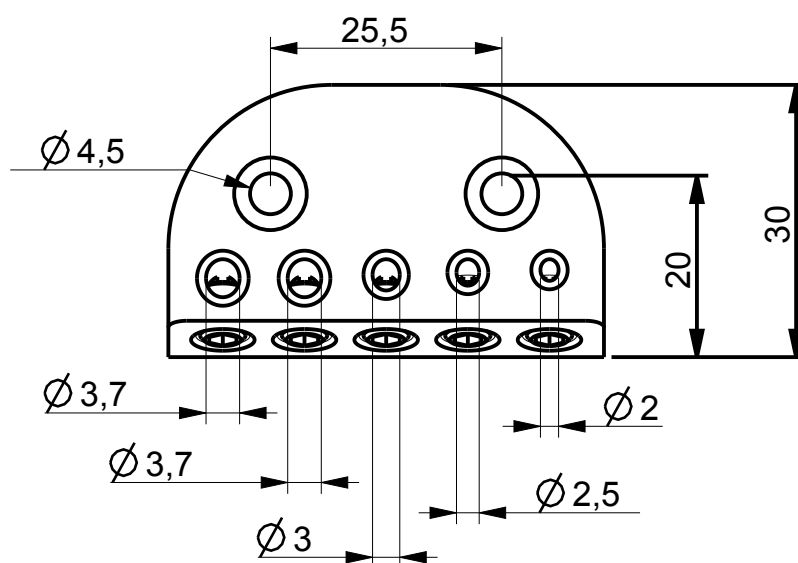

# ABM7082 Headpiece

## Description

- milled from solid bell brass
- headpiece for 5-string bass
- comes with Allen key and wooden screws